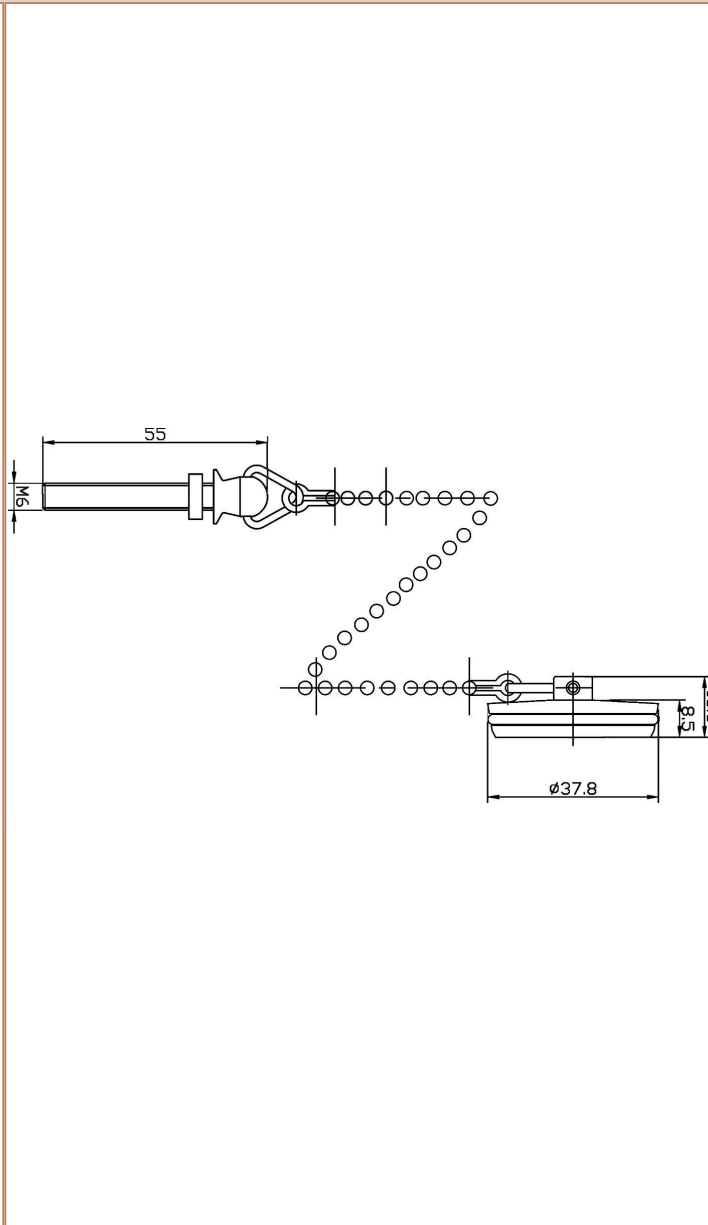

**Sales Code:** E343

**Barcode:** 5055146101987

**Brand:** nuie

**Description:** Wastes & Extras Basin Plug And Chain

**Product Dimensions**

Product	38 x 38 x 14mm (H x W x D)
Packaged	10 x 70 x 90mm (H x W x D)
Nett Weight	0.04 kg
Packaged Weight	0.04 kg

**Product Details**

Country of Origin	China
Product Material	Brass
Waste Type	Plug / Chain
Colour/Finish	Chrome
Style	Contemporary
Waste Shape	Round