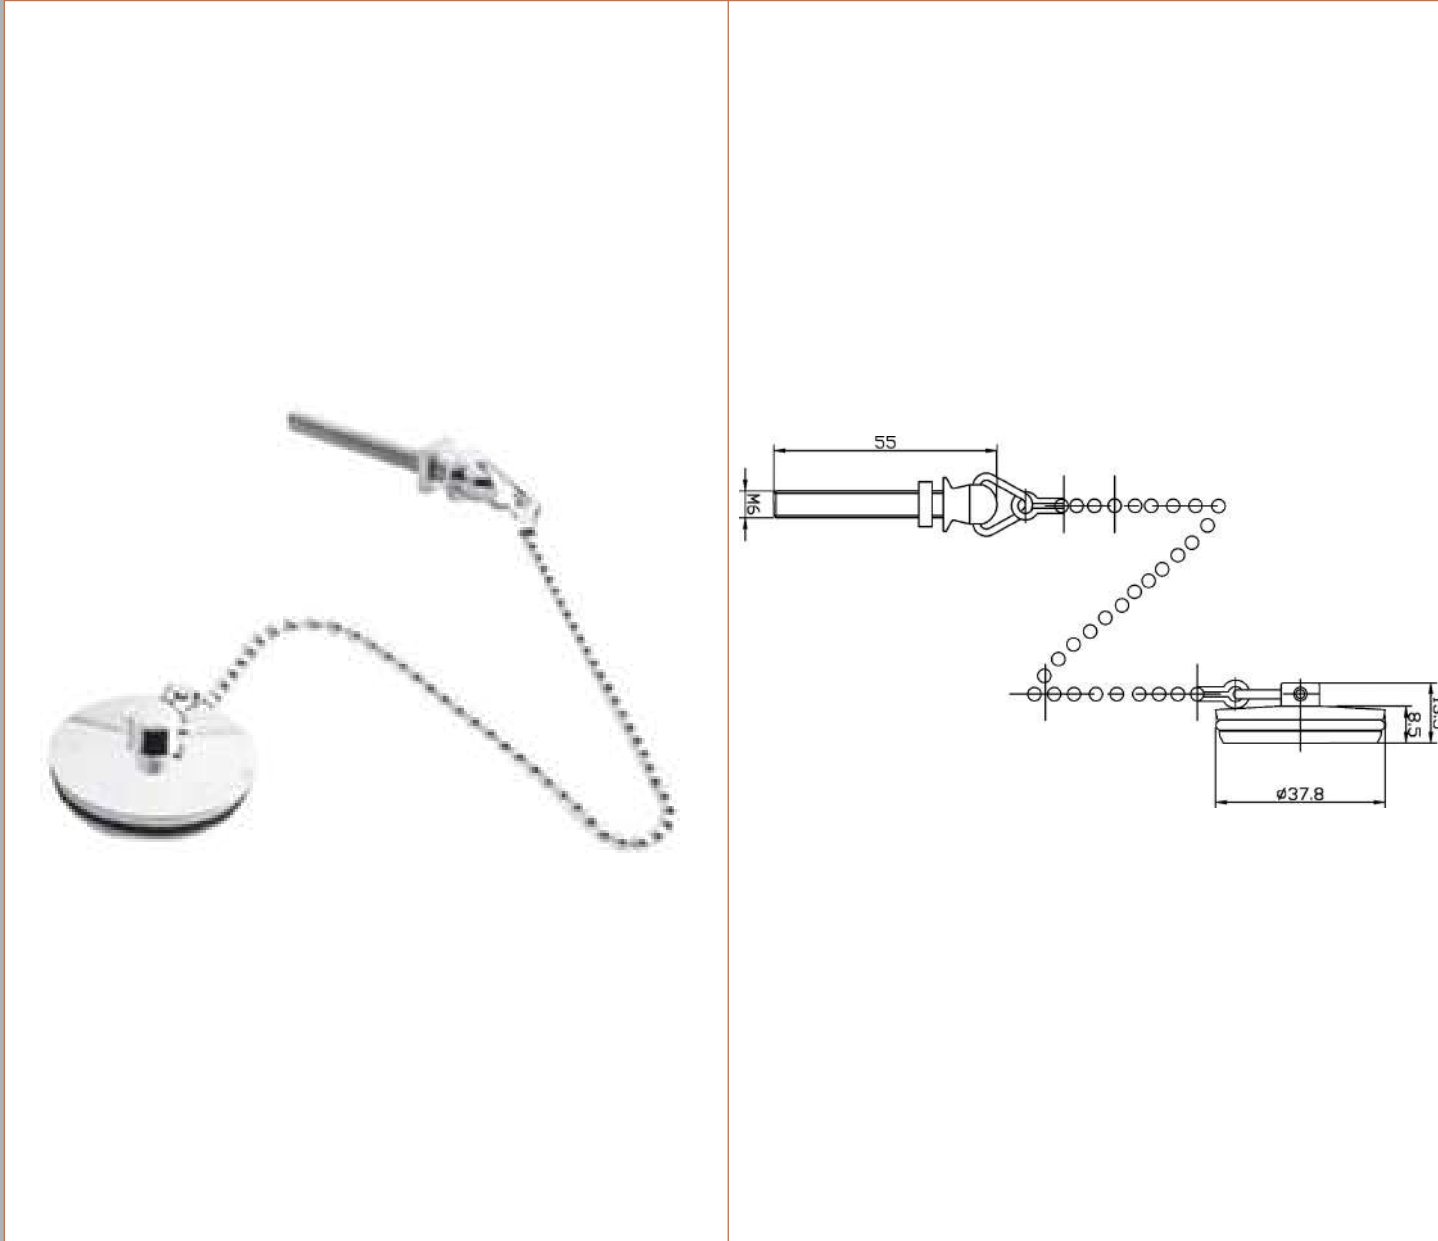

Sales Code: E343

Description: Basin Plug & Chain

Product Dimensions

Length (mm):	
Width (mm):	0
Height (mm):	0
Depth (mm):	0
Nett Weight (kg):	0.04

Packaging Dimensions

Height (mm):	90
Width (mm):	70
Depth (mm):	10
Gross Weight (kg):	0.04

Packaging Data

Box Colour:	White Cardboard Box
Box Qty:	0
Label Size:	0 x 0
Label Colour:	White Label
Label Qty:	0

Outer Box Dimensions (If Applicable)

Height (mm):	0
Width (mm):	0
Length (mm):	
Depth (mm):	
Gross Weight (kg):	0
Barcode:	5055146101987

Product Details

Country of Origin:	China
Fitting Instruction:	No
CE & UKCA:	N/A
Product Material:	Brass
Heating Element Wattage:	Not Applicable
Colour/Finish:	Chrome
Product Diameter:	38mm
Connection Size:	11/4"