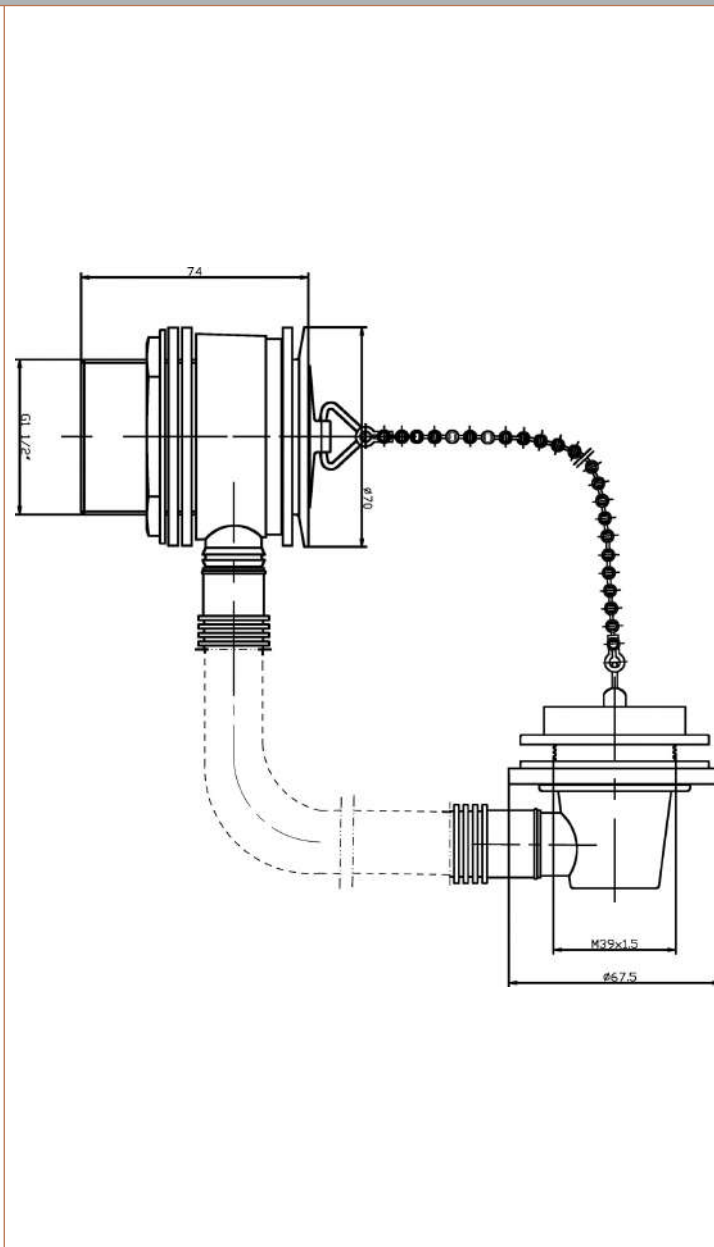

Sales Code: E345

Description: Brass Bath Waste & Overflow

Product Dimensions

Length (mm):	
Width (mm):	0
Height (mm):	0
Depth (mm):	0
Nett Weight (kg):	0.49

Packaging Dimensions

Height (mm):	205
Width (mm):	135
Depth (mm):	80
Gross Weight (kg):	0.49

Packaging Data

Box Colour:	White Cardboard Box
Box Qty:	0
Label Size:	0 x 0
Label Colour:	White Label
Label Qty:	0

Outer Box Dimensions (If Applicable)

Height (mm):	0
Width (mm):	0
Length (mm):	
Depth (mm):	
Gross Weight (kg):	0
Barcode:	5055146108597

Product Details

Country of Origin:	China
Fitting Instruction:	Yes
CE & UKCA:	N/A
Product Material:	Brass/ABS
Heating Element Wattage:	Not Applicable
Colour/Finish:	Chrome
Product Diameter:	70mm
Connection Size:	1 1/2"