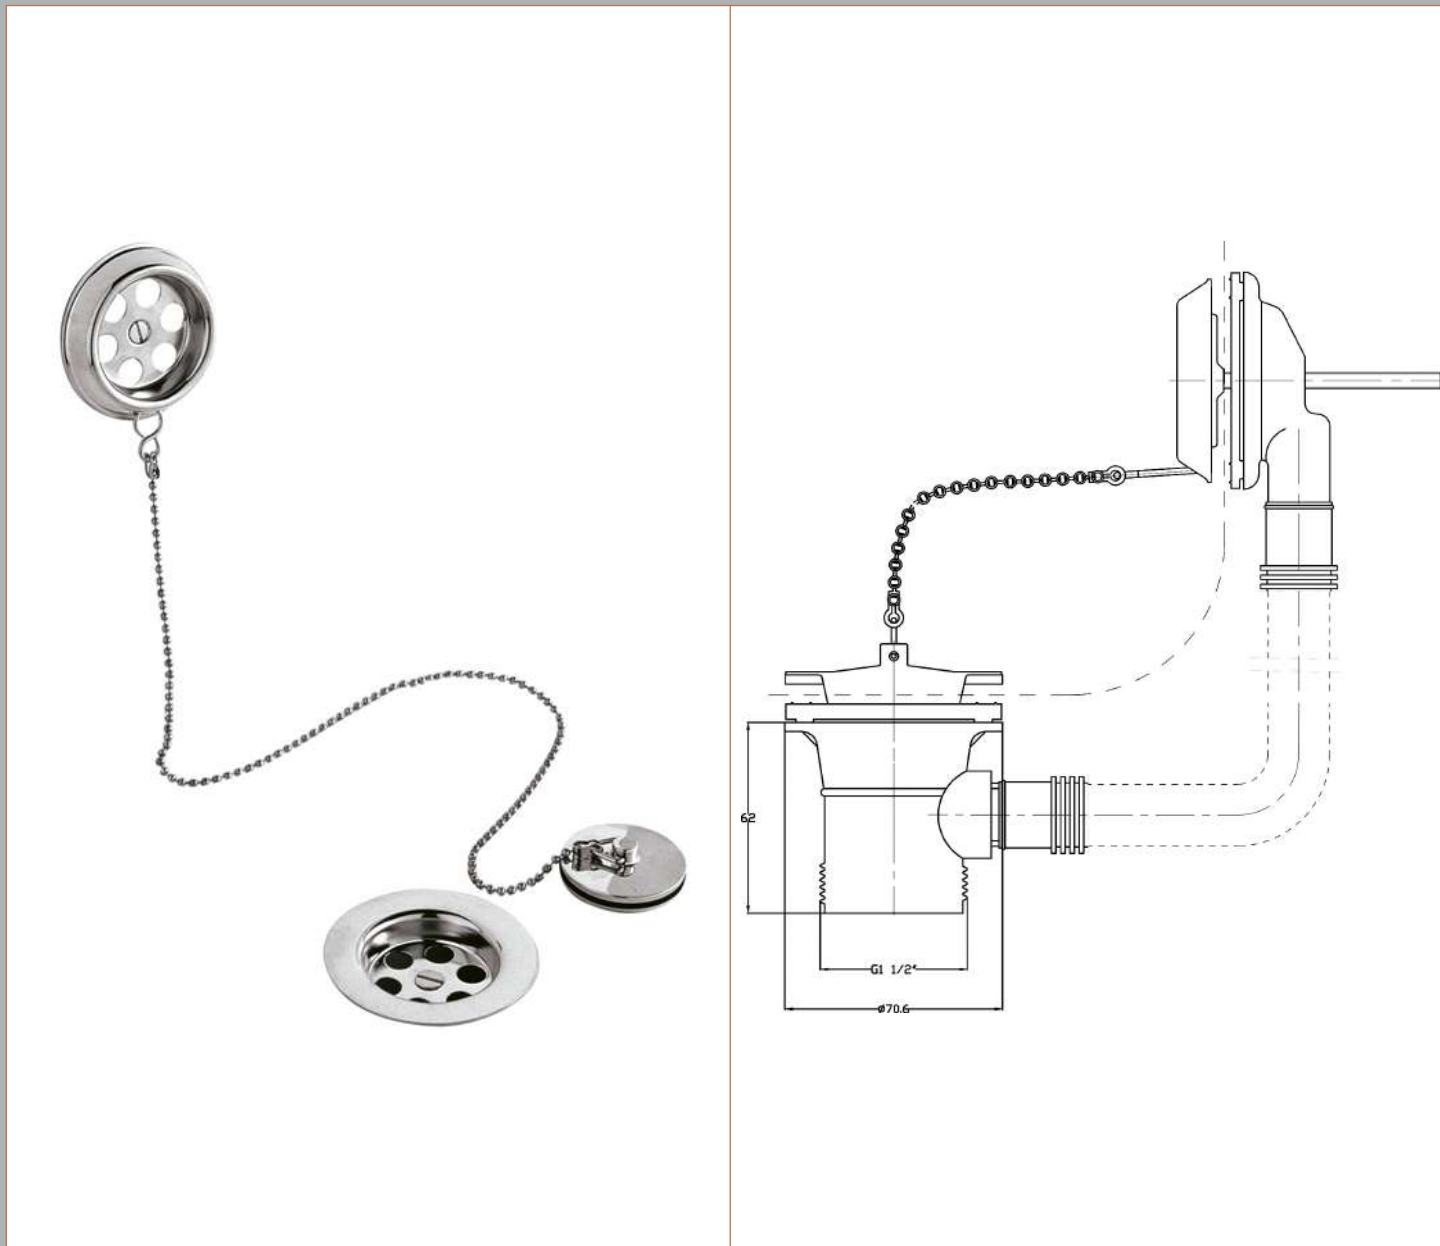

Sales Code: E347

Description: Retainer Bath Waste Brass & Ball Chain

Product Dimensions

Length (mm):	
Width (mm):	0
Height (mm):	0
Depth (mm):	0
Nett Weight (kg):	0.26

Packaging Dimensions

Height (mm):	120
Width (mm):	80
Depth (mm):	155
Gross Weight (kg):	0.28

Packaging Data

Box Colour:	White Cardboard Box
Box Qty:	0
Label Size:	0 x 0
Label Colour:	White Label
Label Qty:	0

Outer Box Dimensions (If Applicable)

Height (mm):	0
Width (mm):	0
Length (mm):	
Depth (mm):	
Gross Weight (kg):	0
Barcode:	5055146100355

Product Details

Country of Origin:	China
Fitting Instruction:	Yes
CE & UKCA:	N/A
Product Material:	Brass
Heating Element Wattage:	Not Applicable
Colour/Finish:	Chrome
Product Diameter:	70mm
Connection Size:	11/2"