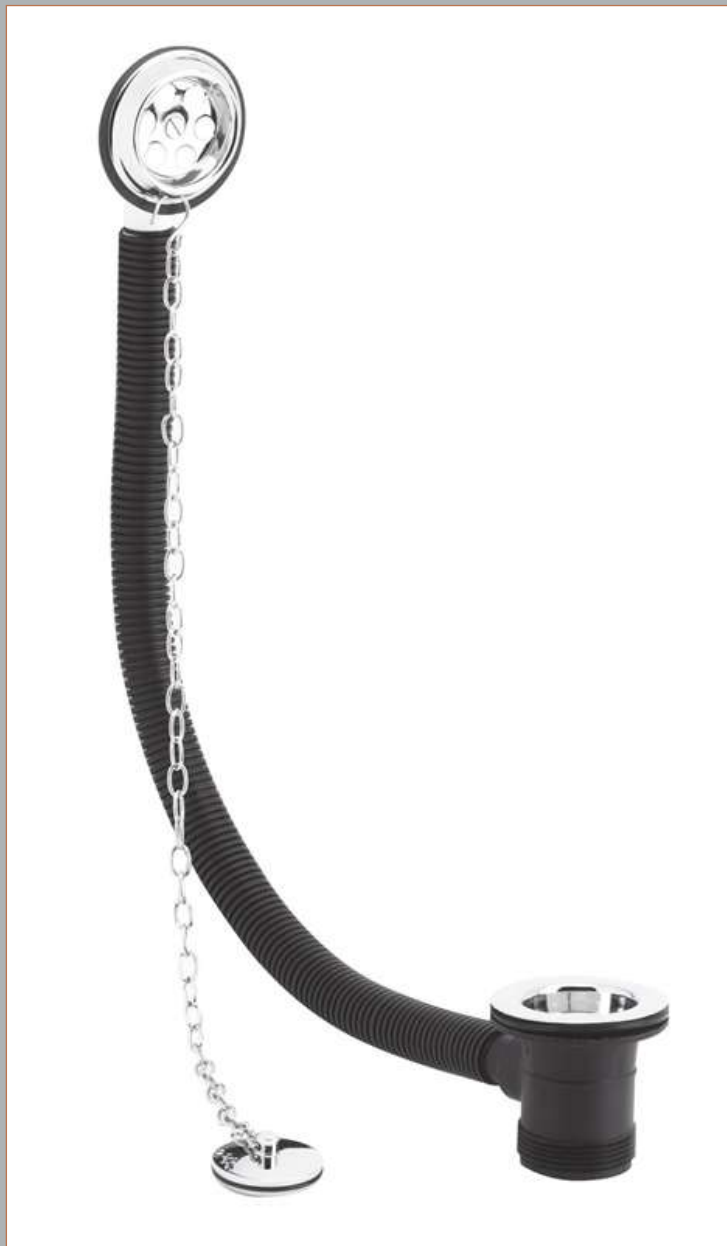

Sales Code: E348

Description: Retainer Bath Waste Brass & Link Chain

### Product Dimensions

Length (mm):	
Width (mm):	0
Height (mm):	0
Depth (mm):	0
Nett Weight (kg):	0.28

### Packaging Dimensions

Height (mm):	120
Width (mm):	80
Depth (mm):	155
Gross Weight (kg):	0.28

### Product Details

Country of Origin:	China
Fitting Instruction:	No
CE & UKCA:	N/A
Product Material:	Brass
Heating Element Wattage:	Not Applicable
Colour/Finish:	Chrome
Product Diameter:	70mm
Connection Size:	1/2"