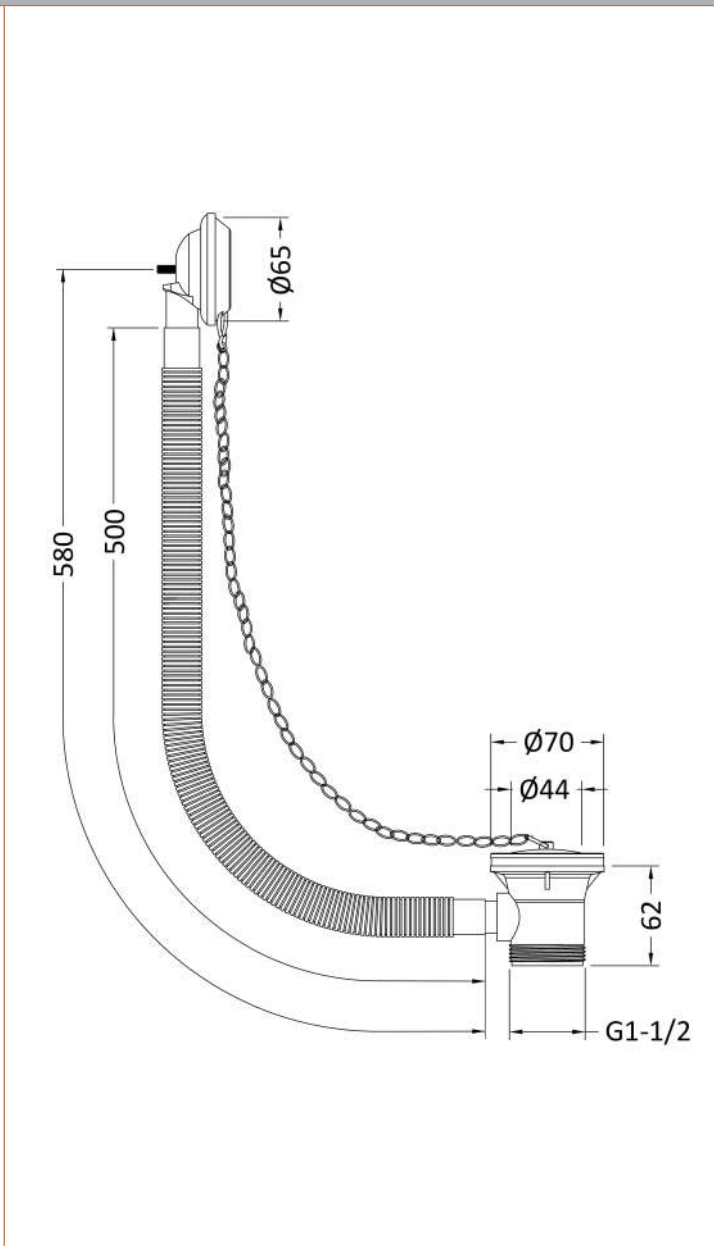

Sales Code: E348

Description: Retainer Bath Waste Brass & Link Chain

### Product Dimensions

Length (mm):	
Width (mm):	0
Height (mm):	0
Depth (mm):	0
Nett Weight (kg):	0.28

### Packaging Dimensions

Height (mm):	120
Width (mm):	80
Depth (mm):	155
Gross Weight (kg):	0.28

### Product Details

Country of Origin:	China
Fitting Instruction:	No
CE & UKCA:	N/A
Product Material:	Brass
Heating Element Wattage:	Not Applicable
Colour/Finish:	Chrome
Product Diameter:	70mm
Connection Size:	1/2"