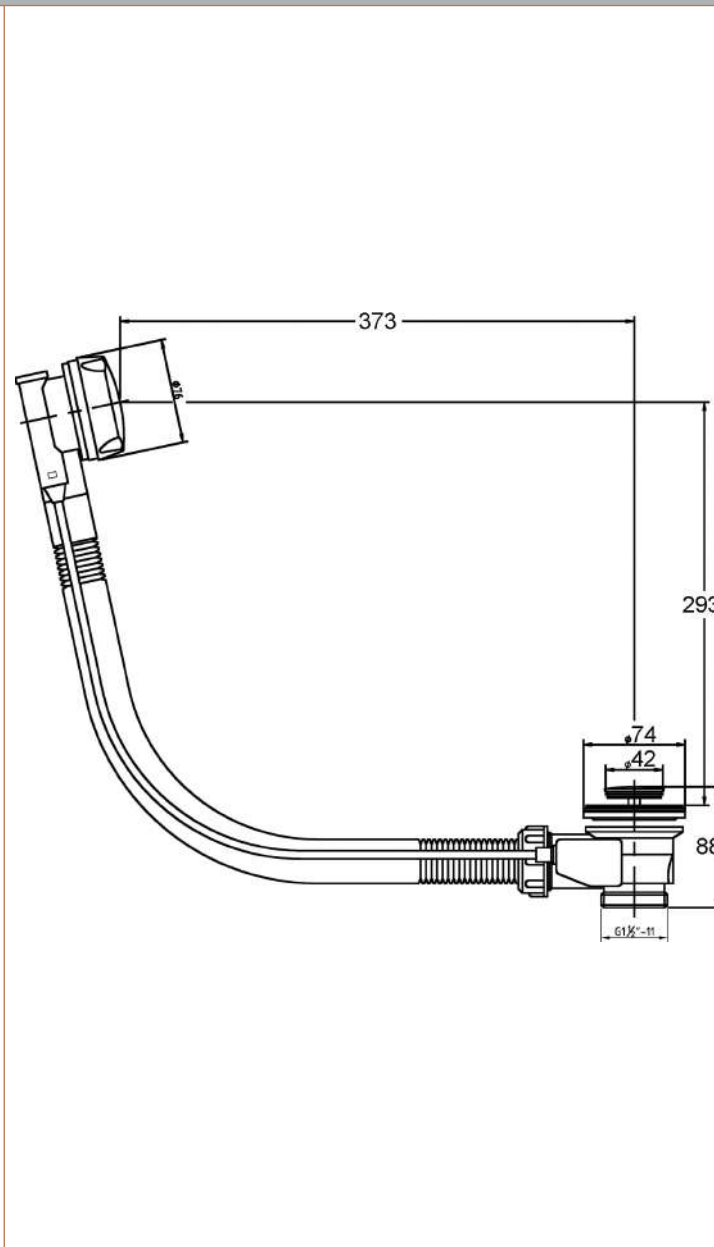

Sales Code: E357

Description: Bath Pop Up Waste

Product Dimensions

Length (mm):	
Width (mm):	0
Height (mm):	0
Depth (mm):	0
Nett Weight (kg):	0.8

Packaging Dimensions

Height (mm):	380
Width (mm):	155
Depth (mm):	110
Gross Weight (kg):	0.93

Packaging Data

Box Colour:	White Cardboard Box
Box Qty:	0
Label Size:	0 x 0
Label Colour:	White Label
Label Qty:	0

Outer Box Dimensions (If Applicable)

Height (mm):	0
Width (mm):	0
Length (mm):	
Depth (mm):	
Gross Weight (kg):	0
Barcode:	5055146101857

Product Details

Country of Origin:	China
Fitting Instruction:	Yes
CE & UKCA:	N/A
Product Material:	Brass
Heating Element Wattage:	Not Applicable
Colour/Finish:	Chrome
Product Diameter:	76mm
Connection Size:	1 1/2"