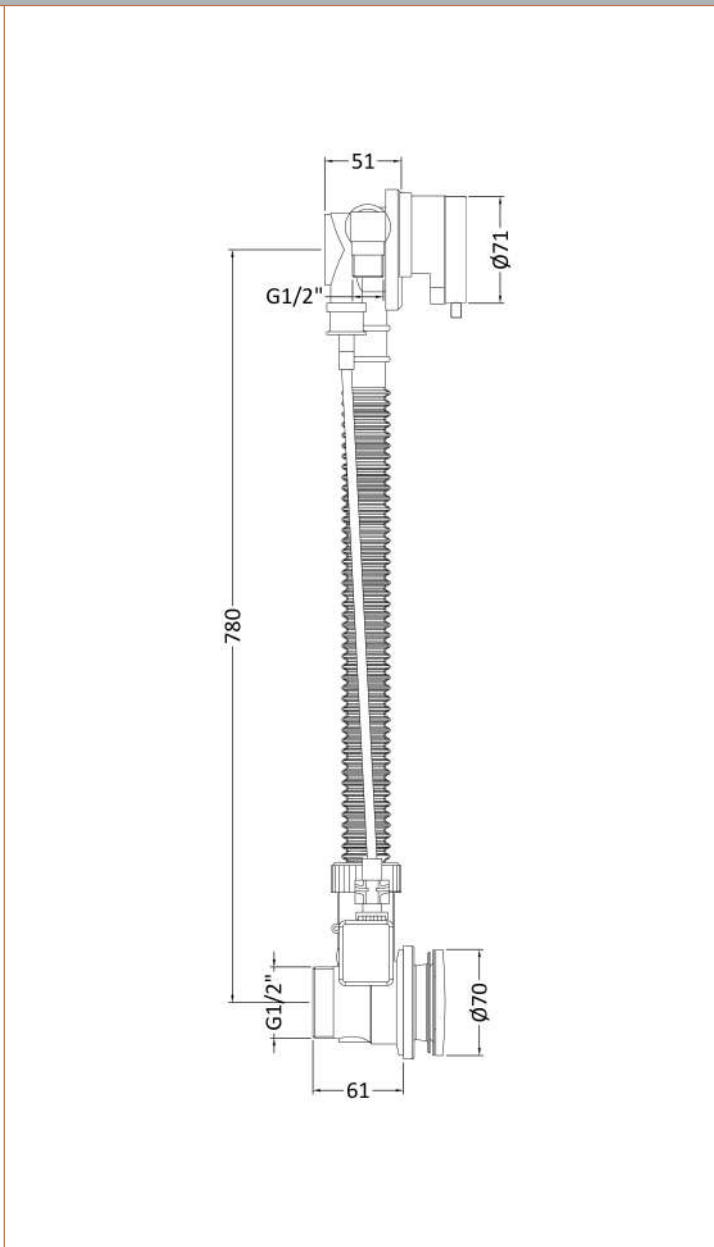

Sales Code: E358

Description: Freeflow Bath Filler Puw & Overflow

Product Dimensions

Length (mm):	
Width (mm):	0
Height (mm):	0
Depth (mm):	0
Nett Weight (kg):	1

Packaging Dimensions

Height (mm):	420
Width (mm):	155
Depth (mm):	120
Gross Weight (kg):	1.14

Packaging Data

Box Colour:	White Cardboard Box
Box Qty:	0
Label Size:	0 x 0
Label Colour:	White Label
Label Qty:	0

Outer Box Dimensions (If Applicable)

Height (mm):	0
Width (mm):	0
Length (mm):	
Depth (mm):	
Gross Weight (kg):	0
Barcode:	5055146127888

Product Details

Country of Origin:	China
Fitting Instruction:	No
CE & UKCA:	N/A
Product Material:	Brass
Heating Element Wattage:	Not Applicable
Colour/Finish:	Chrome
Product Diameter:	71mm
Connection Size:	1/2"