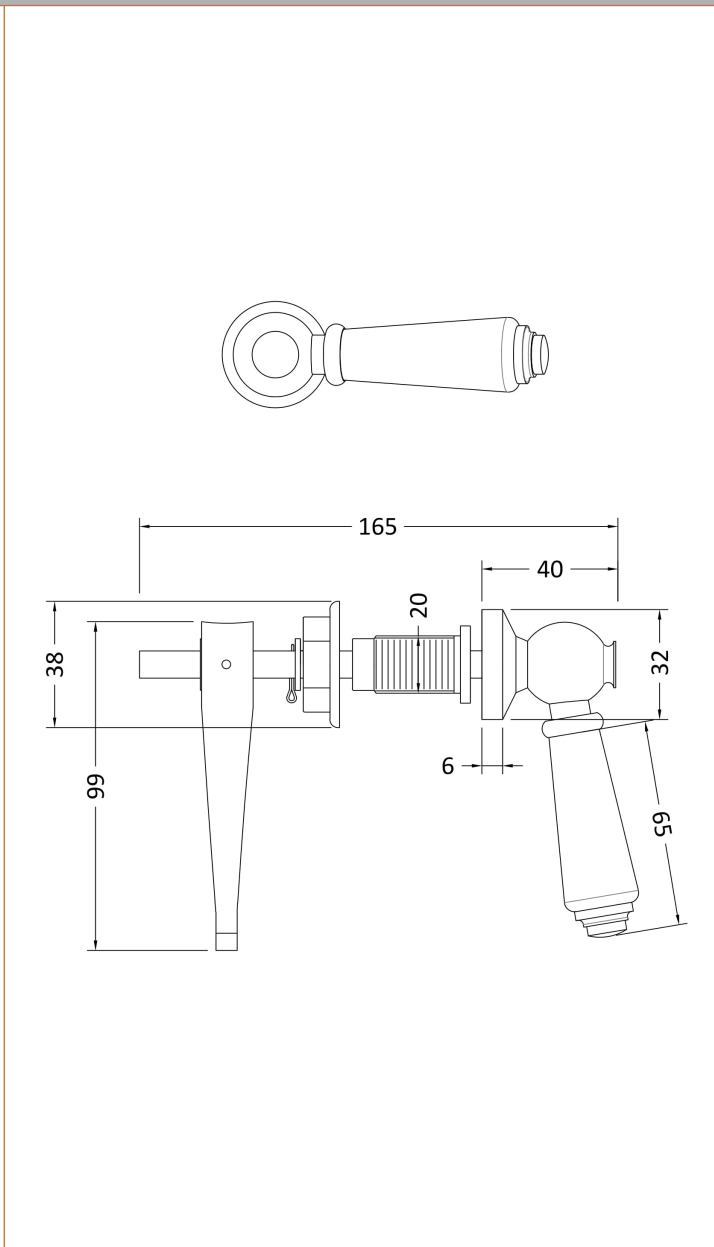

Sales Code: E370

Description: Ceramic Handle Wc Lever

Product Dimensions	
Length (mm):	
Width (mm):	32
Height (mm):	165
Depth (mm):	99
Nett Weight (kg):	0.2
Packaging Dimensions	
Height (mm):	180
Width (mm):	110
Depth (mm):	30
Gross Weight (kg):	0.25
Packaging Data	
Box Colour:	White Cardboard Box
Box Qty:	1
Label Size:	100 x 50
Label Colour:	White Label
Label Qty:	2
Outer Box Dimensions (If Applicable)	
Height (mm):	
Width (mm):	
Length (mm):	
Depth (mm):	
Gross Weight (kg):	15
Barcode:	5055146104766
Product Details	
Country of Origin:	China
Fitting Instruction:	No
CE & UKCA:	N/A
Product Material:	Brass;Ceramic
Heating Element Wattage:	Not Applicable
Colour/Finish:	Chrome / White
Product Diameter:	32mm
Connection Size:	Not Applicable