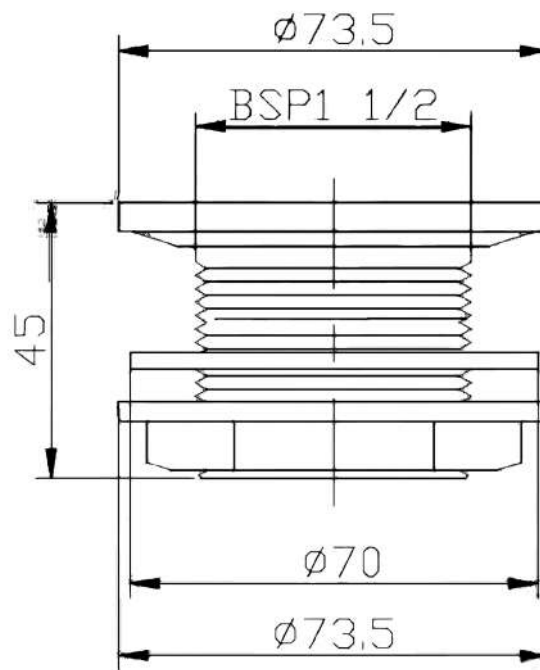

### Product Dimensions

Length (mm):	
Width (mm):	0
Height (mm):	0
Depth (mm):	0
Nett Weight (kg):	0.19

### Packaging Dimensions

Height (mm):	78
Width (mm):	78
Depth (mm):	50
Gross Weight (kg):	0.19

### Outer Box Dimensions (If Applicable)

Height (mm):	0
Width (mm):	0
Length (mm):	
Depth (mm):	
Gross Weight (kg):	0
Barcode:	5055146107415

### Product Details

Country of Origin:	China
Fitting Instruction:	No
CE & UKCA:	N/A
Product Material:	Brass
Heating Element Wattage:	Not Applicable
Colour/Finish:	Chrome
Product Diameter:	74mm
Connection Size:	11/2"