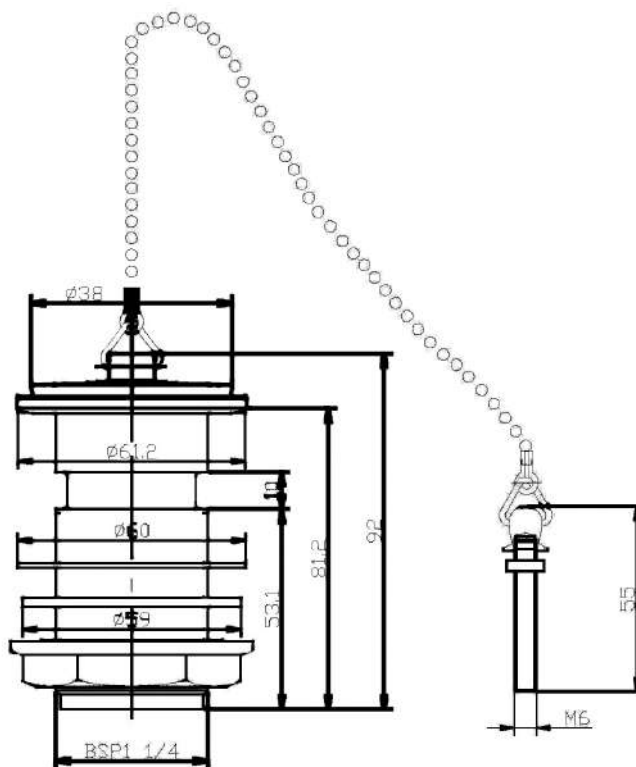

### Product Dimensions

Length (mm):	
Width (mm):	0
Height (mm):	0
Depth (mm):	0
Nett Weight (kg):	0.11

### Packaging Dimensions

Height (mm):	55
Width (mm):	140
Depth (mm):	210
Gross Weight (kg):	0.11

### Outer Box Dimensions (If Applicable)

Height (mm):	0
Width (mm):	0
Length (mm):	
Depth (mm):	
Gross Weight (kg):	0
Barcode:	5055146100775

### Product Details

Country of Origin:	China
Fitting Instruction:	No
CE & UKCA:	N/A
Product Material:	Brass
Heating Element Wattage:	Not Applicable
Colour/Finish:	Chrome
Product Diameter:	61mm
Connection Size:	11/4"