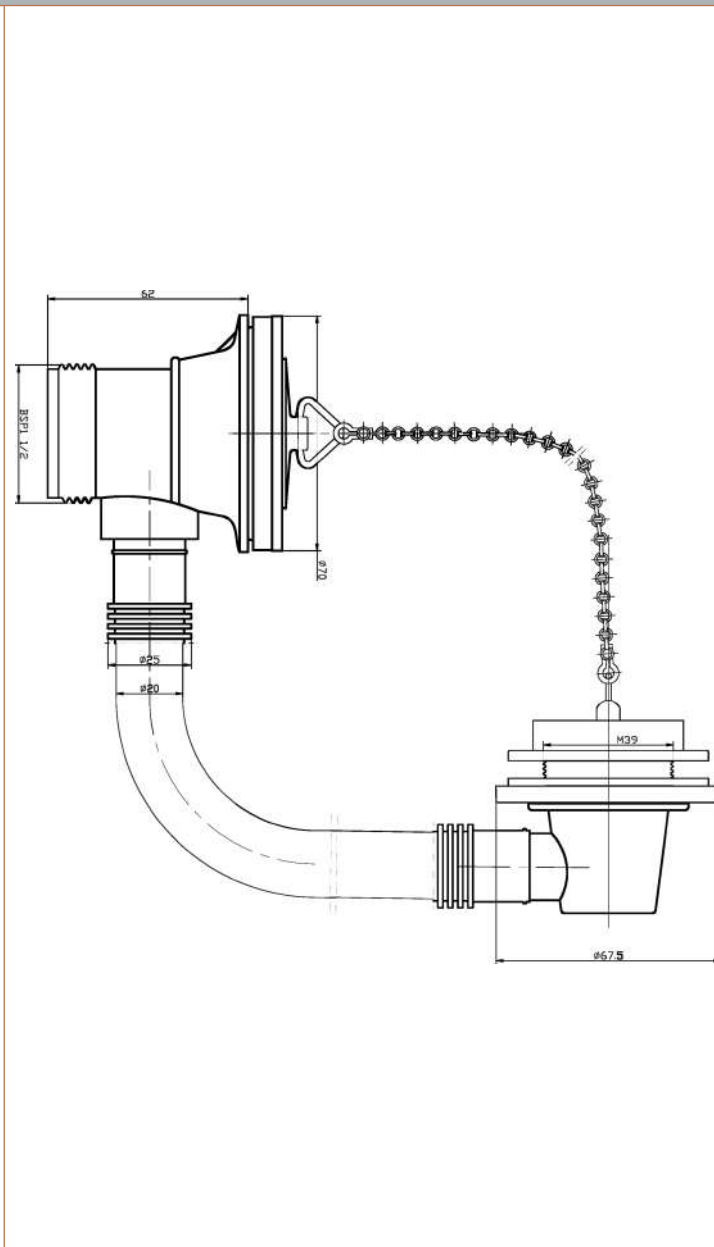

Sales Code: E396

Description: Bath Wst & Of Brass Plug & Ball Chain

Product Dimensions

Length (mm):	
Width (mm):	0
Height (mm):	0
Depth (mm):	0
Nett Weight (kg):	0.19

Packaging Dimensions

Height (mm):	170
Width (mm):	50
Depth (mm):	260
Gross Weight (kg):	0.19

Packaging Data

Box Colour:	White Cardboard Box
Box Qty:	0
Label Size:	0 x 0
Label Colour:	White Label
Label Qty:	0

Outer Box Dimensions (If Applicable)

Height (mm):	0
Width (mm):	0
Length (mm):	
Depth (mm):	
Gross Weight (kg):	0
Barcode:	5055146100683

Product Details

Country of Origin:	China
Fitting Instruction:	No
CE & UKCA:	N/A
Product Material:	Brass/ABS
Heating Element Wattage:	Not Applicable
Colour/Finish:	Chrome
Product Diameter:	70mm
Connection Size:	1 1/2"