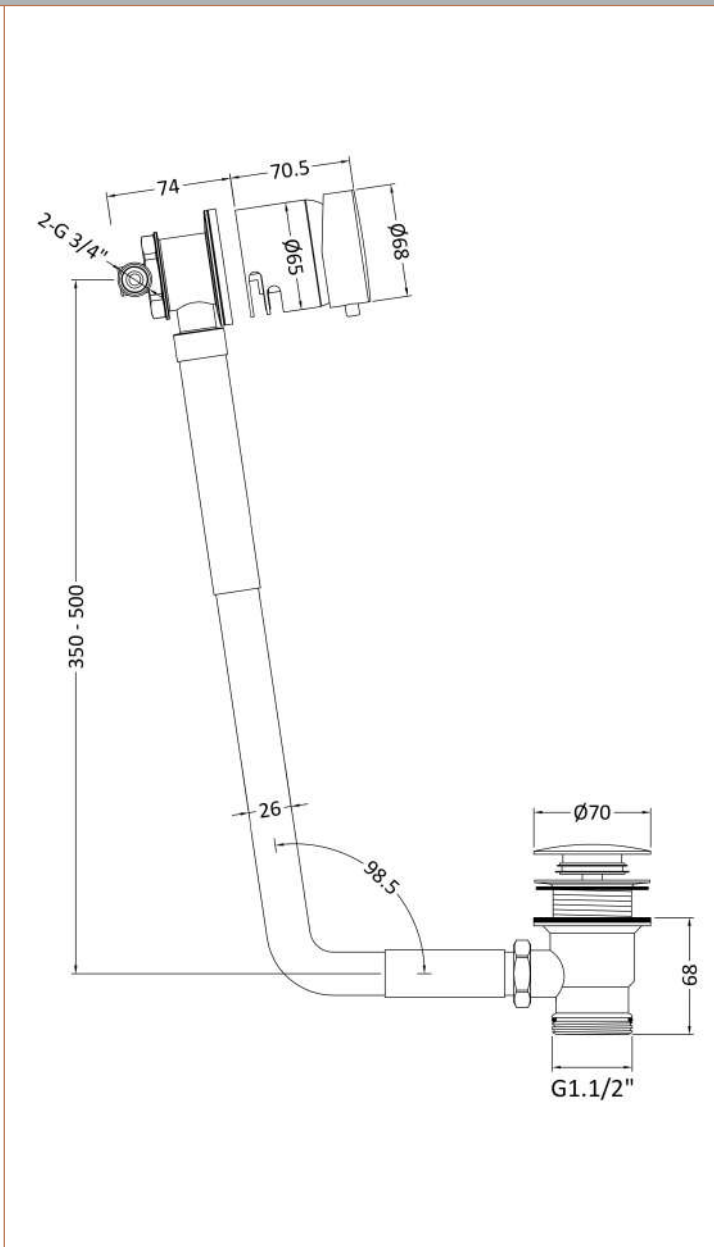

Sales Code: E401

Description: Single Lever Freeflow Bath Filler

Product Dimensions

Length (mm):	
Width (mm):	0
Height (mm):	0
Depth (mm):	0
Nett Weight (kg):	2.29

Packaging Dimensions

Height (mm):	320
Width (mm):	200
Depth (mm):	120
Gross Weight (kg):	2.3

Packaging Data

Box Colour:	White Cardboard Box
Box Qty:	0
Label Size:	0 x 0
Label Colour:	White Label
Label Qty:	0

Outer Box Dimensions (If Applicable)

Height (mm):	0
Width (mm):	0
Length (mm):	
Depth (mm):	
Gross Weight (kg):	0
Barcode:	5056678429204

Product Details

Country of Origin:	China
Fitting Instruction:	Yes
CE & UKCA:	N/A
Product Material:	Brass
Heating Element Wattage:	Not Applicable
Colour/Finish:	Black
Product Diameter:	68mm
Connection Size:	1 1/2"