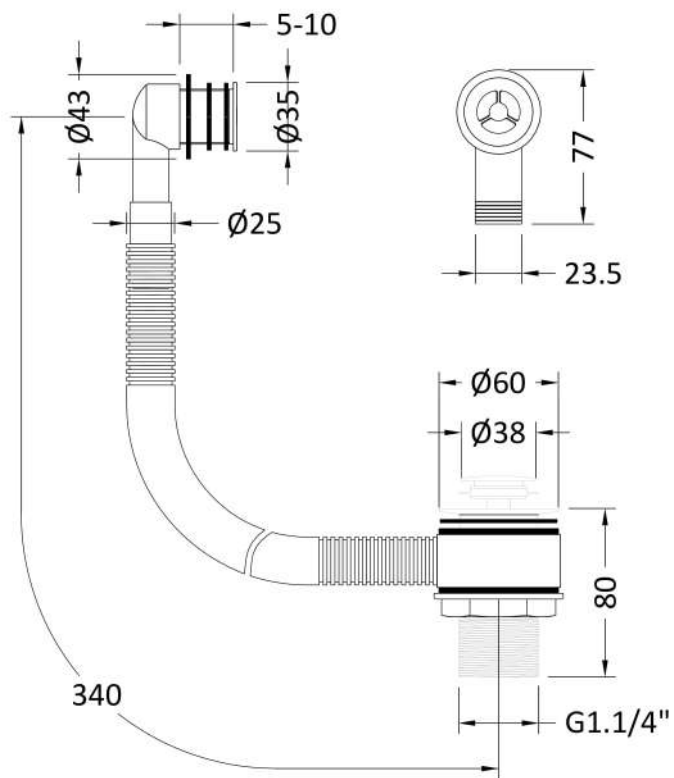

Sales Code: E421

Description: Basin Waste With Brass Overflow

Product Dimensions

Length (mm):	
Width (mm):	0
Height (mm):	0
Depth (mm):	0
Nett Weight (kg):	0.5

Packaging Dimensions

Height (mm):	80
Width (mm):	135
Depth (mm):	200
Gross Weight (kg):	0.5

Packaging Data

Box Colour:	
Box Qty:	0
Label Size:	0 x 0
Label Colour:	
Label Qty:	0

Outer Box Dimensions (If Applicable)

Height (mm):	0
Width (mm):	0
Length (mm):	
Depth (mm):	
Gross Weight (kg):	0
Barcode:	5056678424261

Product Details

Country of Origin:	China
Fitting Instruction:	No
CE & UKCA:	
Product Material:	
Heating Element Wattage:	
Colour/Finish:	
Product Diameter:	
Connection Size:	