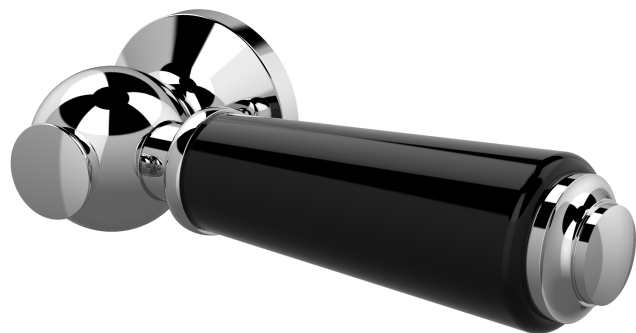

Sales Code: E470

Description: Black Ceramic Handle Wc Lever

Product Dimensions

Length (mm):	
Width (mm):	32
Height (mm):	165
Depth (mm):	99
Nett Weight (kg):	0.2

Packaging Dimensions

Height (mm):	180
Width (mm):	110
Depth (mm):	30
Gross Weight (kg):	0.3

Packaging Data

Box Colour:	White Cardboard Box
Box Qty:	1
Label Size:	100 x 50
Label Colour:	White Label
Label Qty:	2

Outer Box Dimensions (If Applicable)

Height (mm):	
Width (mm):	
Length (mm):	
Depth (mm):	
Gross Weight (kg):	15
Barcode:	5055275890653

Product Details

Country of Origin:	China
Fitting Instruction:	No
CE & UKCA:	N/A
Product Material:	Brass;Ceramic
Heating Element Wattage:	Not Applicable
Colour/Finish:	Chrome
Product Diameter:	32mm
Connection Size:	Not Applicable