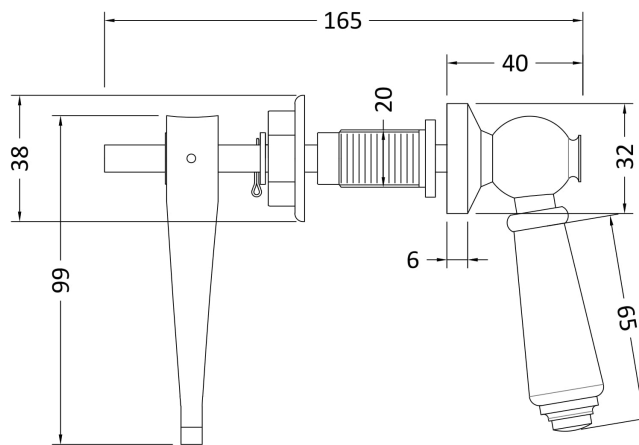

Sales Code: E470

Description: Black Ceramic Handle Wc Lever

Product Dimensions

Length (mm):	
Width (mm):	32
Height (mm):	165
Depth (mm):	99
Nett Weight (kg):	0.2

Packaging Dimensions

Height (mm):	180
Width (mm):	110
Depth (mm):	30
Gross Weight (kg):	0.3

Packaging Data

Box Colour:	White Cardboard Box
Box Qty:	1
Label Size:	100 x 50
Label Colour:	White Label
Label Qty:	2

Outer Box Dimensions (If Applicable)

Height (mm):	
Width (mm):	
Length (mm):	
Depth (mm):	
Gross Weight (kg):	15
Barcode:	5055275890653

Product Details

Country of Origin:	China
Fitting Instruction:	No
CE & UKCA:	N/A
Product Material:	Brass;Ceramic
Heating Element Wattage:	Not Applicable
Colour/Finish:	Chrome
Product Diameter:	32mm
Connection Size:	Not Applicable