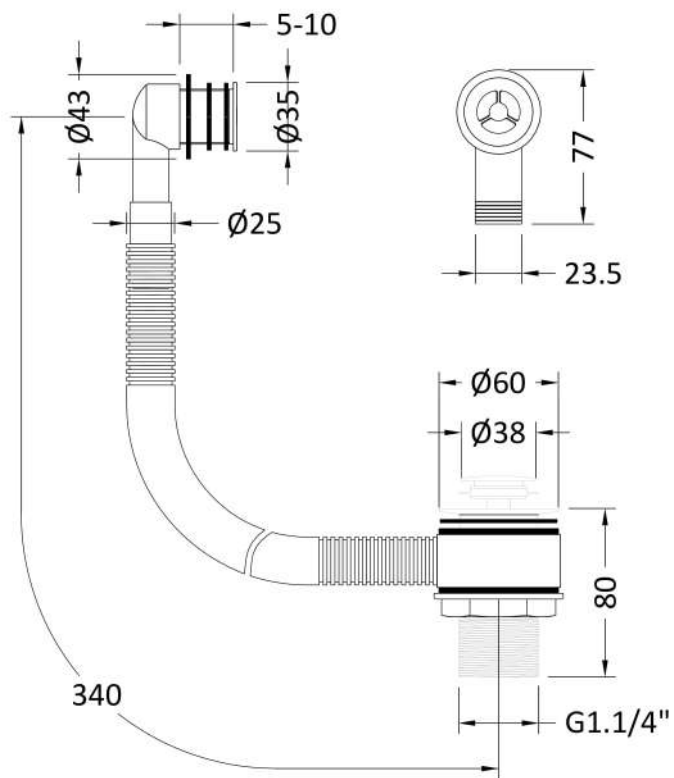

Sales Code: E721

Description: Basin Waste With Brass Overflow

**Product Dimensions**

Length (mm):	
Width (mm):	0
Height (mm):	0
Depth (mm):	0
Nett Weight (kg):	0.5

**Packaging Dimensions**

Height (mm):	80
Width (mm):	135
Depth (mm):	200
Gross Weight (kg):	0.5

**Packaging Data**

Box Colour:	
Box Qty:	0
Label Size:	0 x 0
Label Colour:	
Label Qty:	0

**Outer Box Dimensions (If Applicable)**

Height (mm):	0
Width (mm):	0
Length (mm):	
Depth (mm):	
Gross Weight (kg):	0
Barcode:	5056678424247

**Product Details**

Country of Origin:	China
Fitting Instruction:	No
CE & UKCA:	
Product Material:	
Heating Element Wattage:	
Colour/Finish:	
Product Diameter:	
Connection Size:	