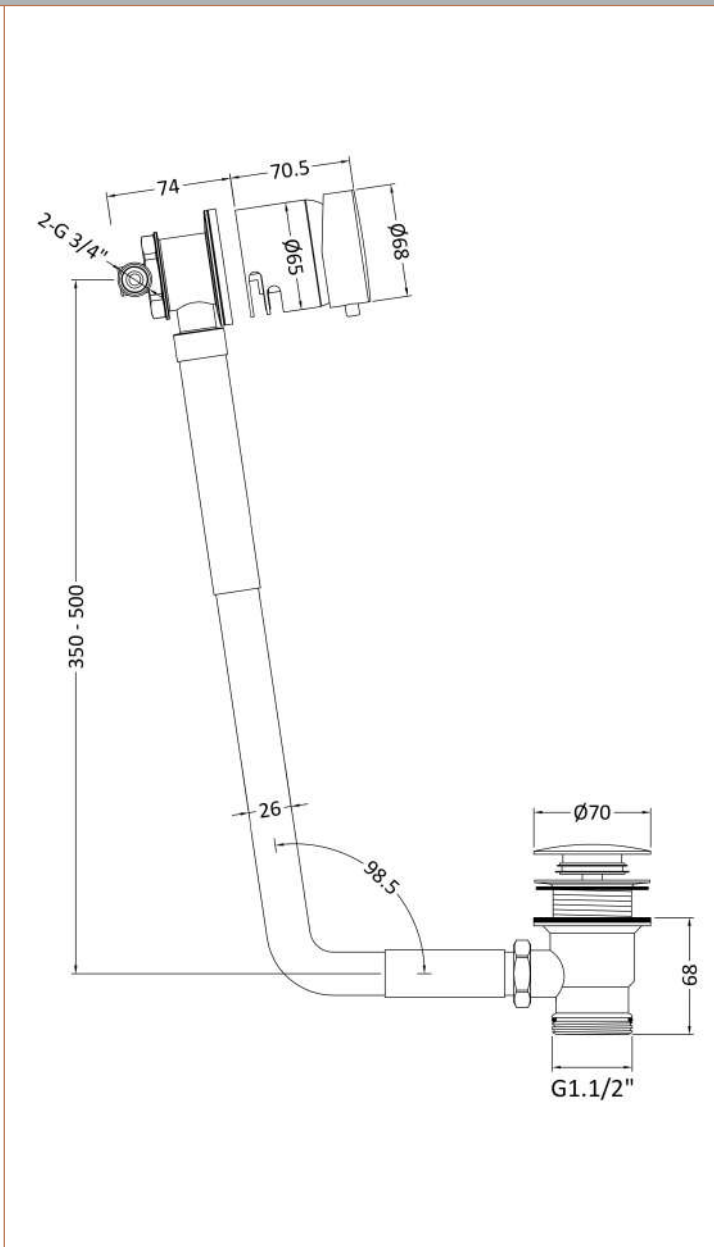

Sales Code: E801

Description: Single Lever Freeflow Bath Filler

Product Dimensions

Length (mm):	
Width (mm):	0
Height (mm):	0
Depth (mm):	0
Nett Weight (kg):	2.29

Packaging Dimensions

Height (mm):	320
Width (mm):	200
Depth (mm):	120
Gross Weight (kg):	2.3

Packaging Data

Box Colour:	White Cardboard Box
Box Qty:	0
Label Size:	0 x 0
Label Colour:	White Label
Label Qty:	0

Outer Box Dimensions (If Applicable)

Height (mm):	0
Width (mm):	0
Length (mm):	
Depth (mm):	
Gross Weight (kg):	0
Barcode:	5056678429198

Product Details

Country of Origin:	China
Fitting Instruction:	Yes
CE & UKCA:	N/A
Product Material:	Brass
Heating Element Wattage:	Not Applicable
Colour/Finish:	Brushed Brass
Product Diameter:	68mm
Connection Size:	1 1/2"