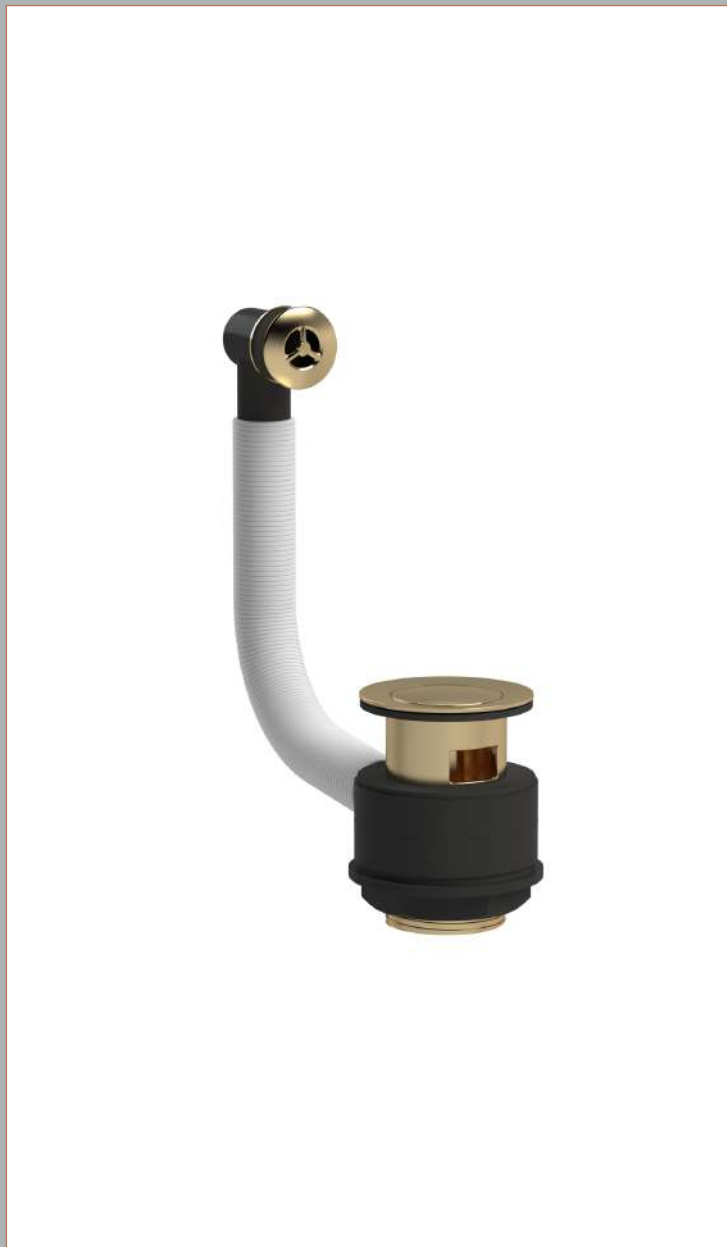

Sales Code: E821

Description: Basin Waste With Brass Overflow

Product Dimensions

Length (mm):	
Width (mm):	0
Height (mm):	0
Depth (mm):	0
Nett Weight (kg):	0.5

Packaging Dimensions

Height (mm):	80
Width (mm):	135
Depth (mm):	200
Gross Weight (kg):	0.5

Packaging Data

Box Colour:	
Box Qty:	0
Label Size:	0 x 0
Label Colour:	
Label Qty:	0

Outer Box Dimensions (If Applicable)

Height (mm):	0
Width (mm):	0
Length (mm):	
Depth (mm):	
Gross Weight (kg):	0
Barcode:	5056678424278

Product Details

Country of Origin:	China
Fitting Instruction:	No
CE & UKCA:	
Product Material:	
Heating Element Wattage:	
Colour/Finish:	
Product Diameter:	
Connection Size:	