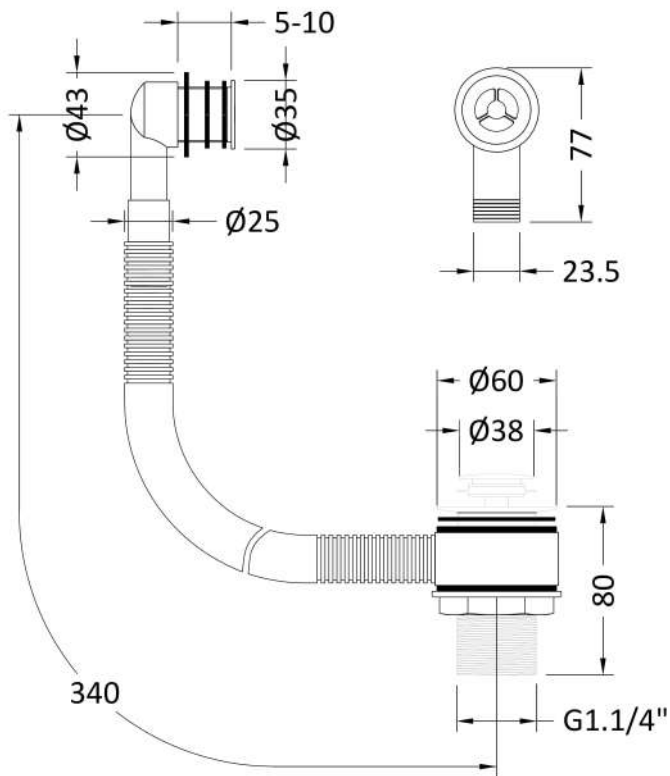

Sales Code: E821

Description: Basin Waste With Brass Overflow

Product Dimensions

Length (mm):	
Width (mm):	0
Height (mm):	0
Depth (mm):	0
Nett Weight (kg):	0.5

Packaging Dimensions

Height (mm):	80
Width (mm):	135
Depth (mm):	200
Gross Weight (kg):	0.5

Packaging Data

Box Colour:	
Box Qty:	0
Label Size:	0 x 0
Label Colour:	
Label Qty:	0

Outer Box Dimensions (If Applicable)

Height (mm):	0
Width (mm):	0
Length (mm):	
Depth (mm):	
Gross Weight (kg):	0
Barcode:	5056678424278

Product Details

Country of Origin:	China
Fitting Instruction:	No
CE & UKCA:	
Product Material:	
Heating Element Wattage:	
Colour/Finish:	
Product Diameter:	
Connection Size:	