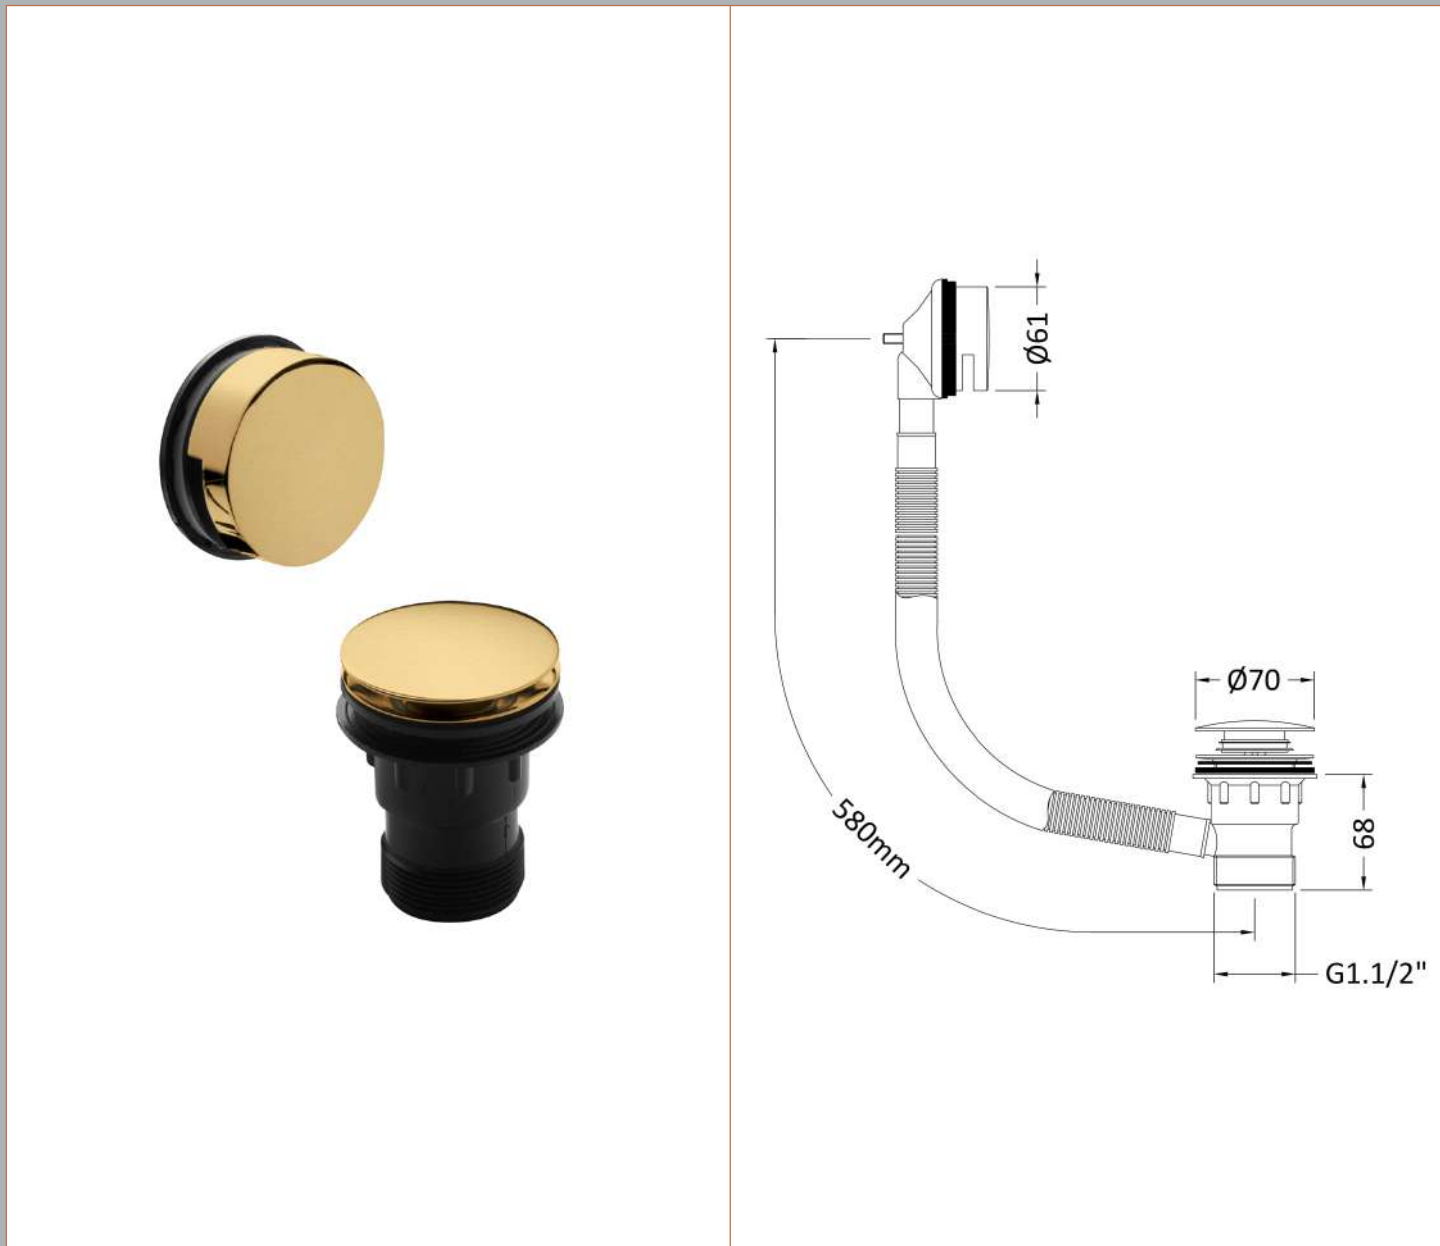

Sales Code: E827

Description: Easyclean Sprung Plug Bath Waste

Product Dimensions

Length (mm):	
Width (mm):	0
Height (mm):	0
Depth (mm):	0
Nett Weight (kg):	0.47

Packaging Dimensions

Height (mm):	75
Width (mm):	120
Depth (mm):	210
Gross Weight (kg):	0.47

Packaging Data

Box Colour:	White Cardboard Box
Box Qty:	0
Label Size:	0 x 0
Label Colour:	White Label
Label Qty:	0

Outer Box Dimensions (If Applicable)

Height (mm):	0
Width (mm):	0
Length (mm):	
Depth (mm):	
Gross Weight (kg):	0
Barcode:	5056462603414

Product Details

Country of Origin:	China
Fitting Instruction:	No
CE & UKCA:	N/A
Product Material:	Brass
Heating Element Wattage:	Not Applicable
Colour/Finish:	Brushed Brass
Product Diameter:	70mm
Connection Size:	1 1/2"