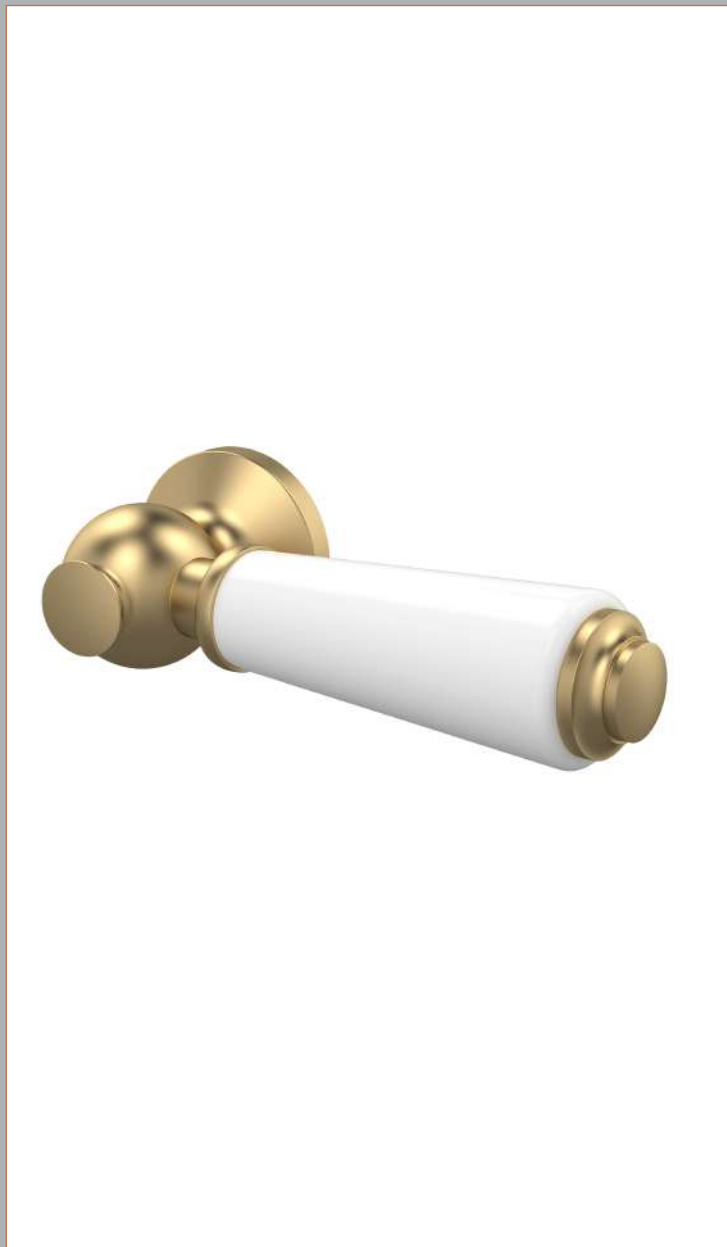

Sales Code: E870

Description: Ceramic Handle Wc Lever Brass

Product Dimensions

Length (mm):	
Width (mm):	32
Height (mm):	165
Depth (mm):	99
Nett Weight (kg):	0.2

Packaging Dimensions

Height (mm):	180
Width (mm):	110
Depth (mm):	30
Gross Weight (kg):	0.25

Packaging Data

Box Colour:	White Cardboard Box
Box Qty:	1
Label Size:	100 x 50
Label Colour:	White Label
Label Qty:	2

Outer Box Dimensions (If Applicable)

Height (mm):	
Width (mm):	
Length (mm):	
Depth (mm):	
Gross Weight (kg):	15
Barcode:	5056678435557

Product Details

Country of Origin:	China
Fitting Instruction:	No
CE & UKCA:	N/A
Product Material:	Brass;Ceramic
Heating Element Wattage:	Not Applicable
Colour/Finish:	Brushed Brass
Product Diameter:	32mm
Connection Size:	Not Applicable