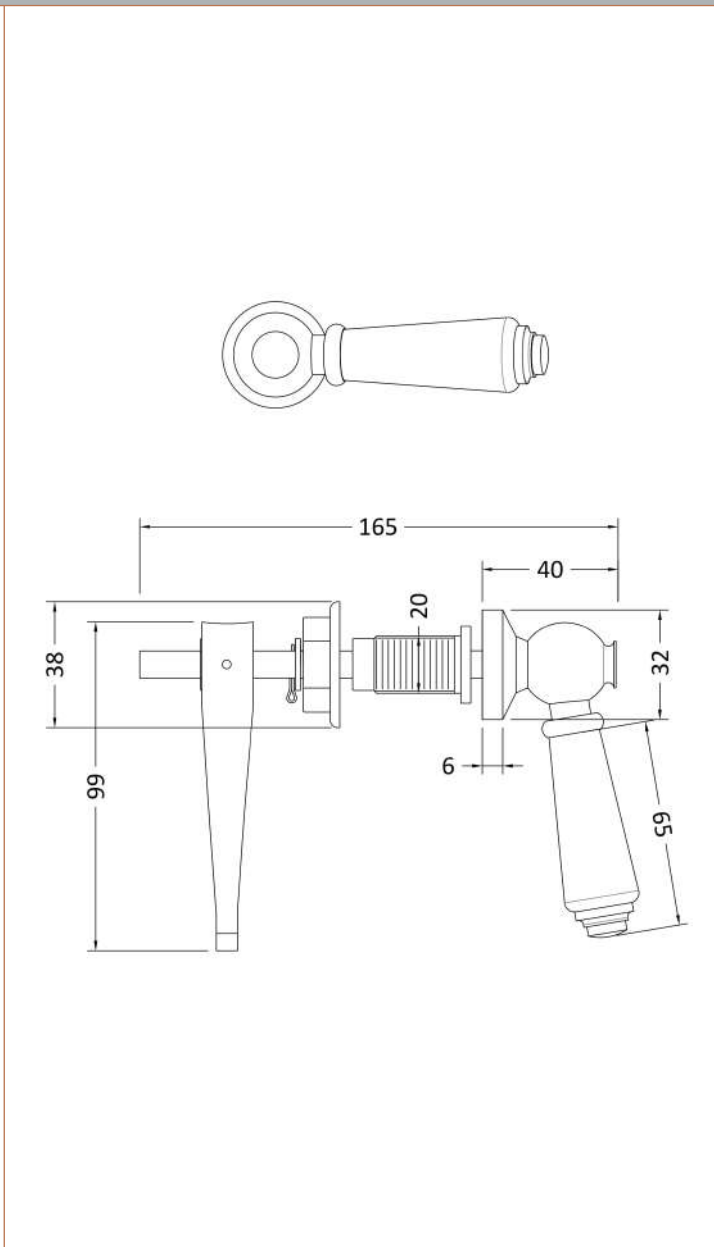

Sales Code: E870

Description: Ceramic Handle Wc Lever Brass

Product Dimensions

Length (mm):	
Width (mm):	32
Height (mm):	165
Depth (mm):	99
Nett Weight (kg):	0.2

Packaging Dimensions

Height (mm):	180
Width (mm):	110
Depth (mm):	30
Gross Weight (kg):	0.25

Packaging Data

Box Colour:	White Cardboard Box
Box Qty:	1
Label Size:	100 x 50
Label Colour:	White Label
Label Qty:	2

Outer Box Dimensions (If Applicable)

Height (mm):	
Width (mm):	
Length (mm):	
Depth (mm):	
Gross Weight (kg):	15
Barcode:	5056678435557

Product Details

Country of Origin:	China
Fitting Instruction:	No
CE & UKCA:	N/A
Product Material:	Brass;Ceramic
Heating Element Wattage:	Not Applicable
Colour/Finish:	Brushed Brass
Product Diameter:	32mm
Connection Size:	Not Applicable