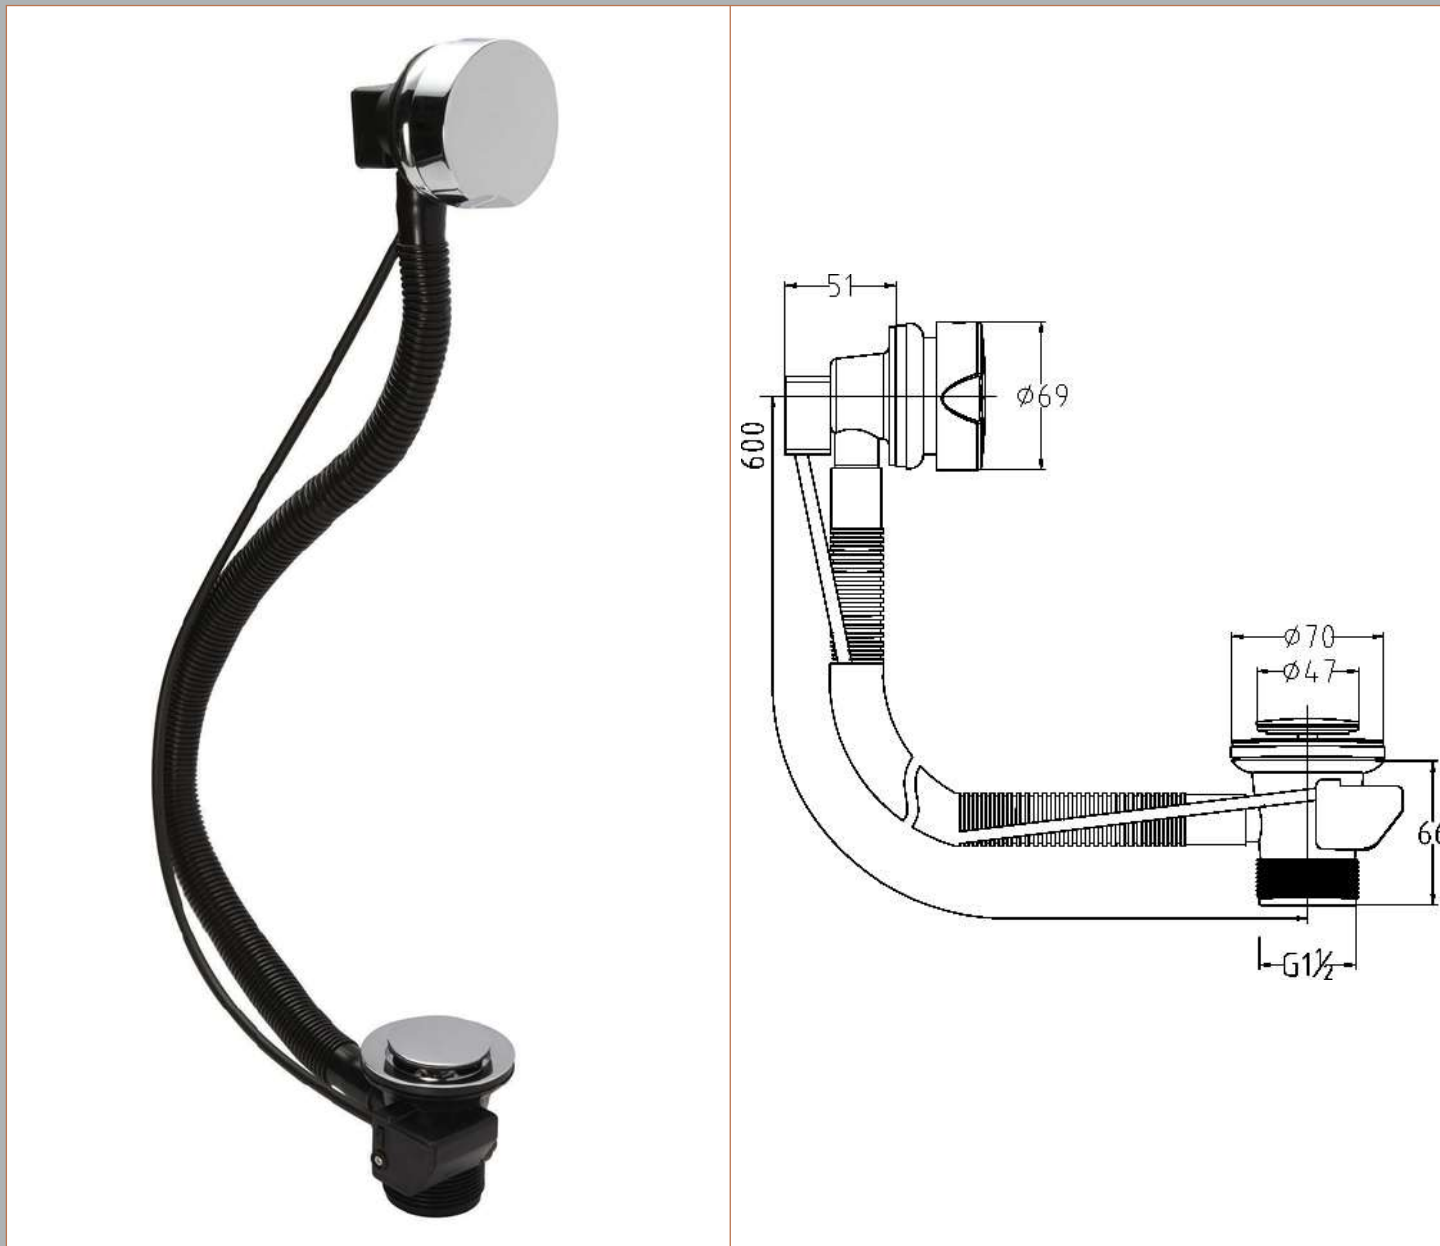

Sales Code: EA318

Description: Economy Bath Pop-Up Waste & Overflow

Product Dimensions

Length (mm):	
Width (mm):	0
Height (mm):	0
Depth (mm):	0
Nett Weight (kg):	0.59

Packaging Dimensions

Height (mm):	140
Width (mm):	330
Depth (mm):	80
Gross Weight (kg):	0.65

Packaging Data

Box Colour:	White Cardboard Box
Box Qty:	0
Label Size:	0 x 0
Label Colour:	White Label
Label Qty:	0

Outer Box Dimensions (If Applicable)

Height (mm):	0
Width (mm):	0
Length (mm):	
Depth (mm):	
Gross Weight (kg):	0
Barcode:	5055369000555

Product Details

Country of Origin:	United Kingdom
Fitting Instruction:	No
CE & UKCA:	N/A
Product Material:	Brass
Heating Element Wattage:	Not Applicable
Colour/Finish:	Chrome
Product Diameter:	69mm
Connection Size:	1 1/2"