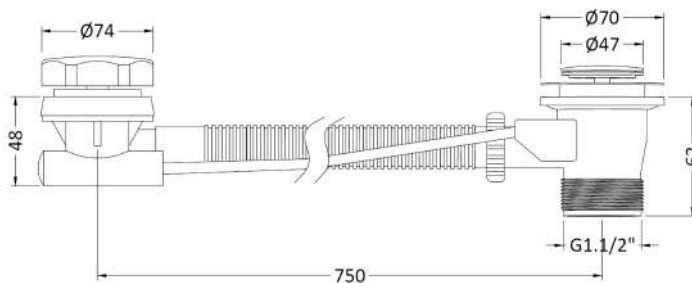

### Product Dimensions

Length (mm):	
Width (mm):	0
Height (mm):	0
Depth (mm):	0
Nett Weight (kg):	0.9

### Packaging Dimensions

Height (mm):	80
Width (mm):	450
Depth (mm):	145
Gross Weight (kg):	0.93

### Outer Box Dimensions (If Applicable)

Height (mm):	0
Width (mm):	0
Length (mm):	
Depth (mm):	
Gross Weight (kg):	0
Barcode:	5055146106685

### Product Details

Country of Origin:	China
Fitting Instruction:	Yes
CE & UKCA:	N/A
Product Material:	Brass
Heating Element Wattage:	Not Applicable
Colour/Finish:	Chrome
Product Diameter:	74mm
Connection Size:	1 1/2"