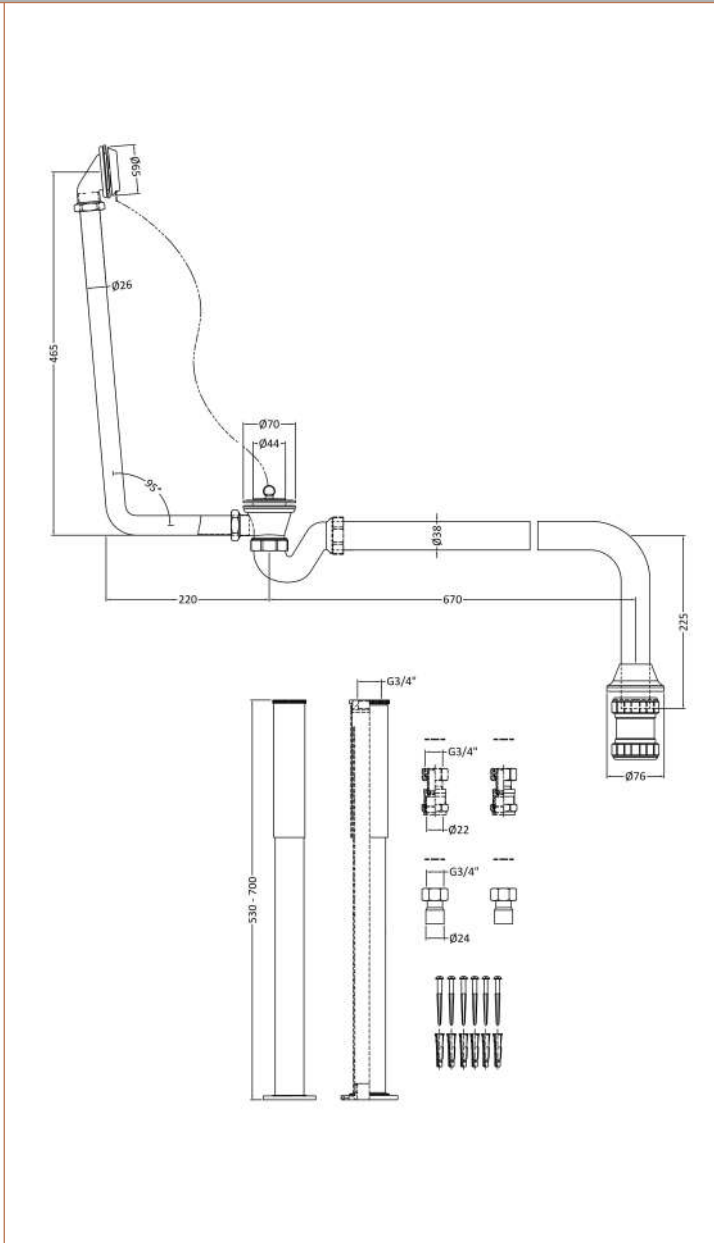

Sales Code: EA368

Description: Roll Top Bath Pack

Product Dimensions	
Length (mm):	
Width (mm):	0
Height (mm):	0
Depth (mm):	0
Nett Weight (kg):	5.21
Packaging Dimensions	
Height (mm):	680
Width (mm):	290
Depth (mm):	170
Gross Weight (kg):	5.21
Packaging Data	
Box Colour:	White Cardboard Box
Box Qty:	0
Label Size:	0 x 0
Label Colour:	White Label
Label Qty:	0
Outer Box Dimensions (If Applicable)	
Height (mm):	0
Width (mm):	0
Length (mm):	
Depth (mm):	
Gross Weight (kg):	0
Barcode:	5055146108238
Product Details	
Country of Origin:	China
Fitting Instruction:	Yes
CE & UKCA:	N/A
Product Material:	Brass
Heating Element Wattage:	Not Applicable
Colour/Finish:	Chrome
Product Diameter:	77mm
Connection Size:	11/2"