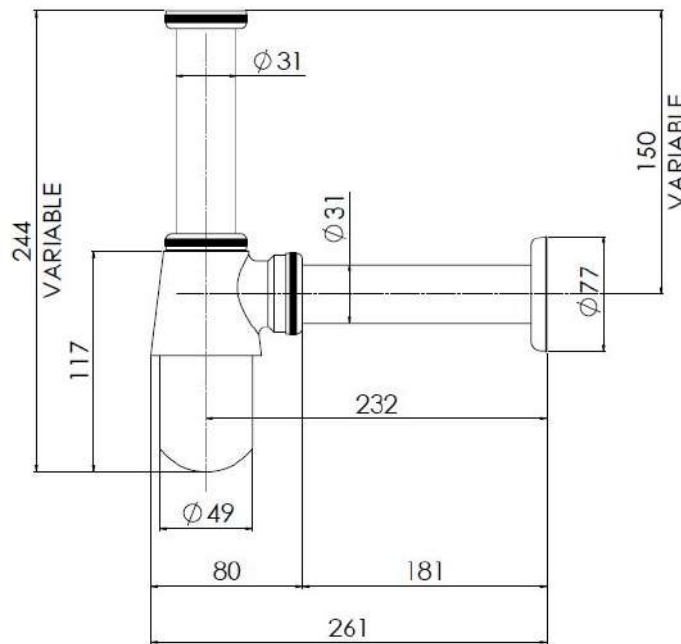

Sales Code: EA370

Description: Basin Bottle Trap

Product Dimensions

Length (mm):	
Width (mm):	0
Height (mm):	0
Depth (mm):	0
Nett Weight (kg):	0.66

Packaging Dimensions

Height (mm):	200
Width (mm):	110
Depth (mm):	85
Gross Weight (kg):	0.66

Packaging Data

Box Colour:	White Cardboard Box
Box Qty:	0
Label Size:	0 x 0
Label Colour:	White Label
Label Qty:	0

Outer Box Dimensions (If Applicable)

Height (mm):	0
Width (mm):	0
Length (mm):	
Depth (mm):	
Gross Weight (kg):	0
Barcode:	5055146103998

Product Details

Country of Origin:	China
Fitting Instruction:	Yes
CE & UKCA:	N/A
Product Material:	Brass
Heating Element Wattage:	Not Applicable
Colour/Finish:	Chrome
Product Diameter:	73mm
Connection Size:	11/4"