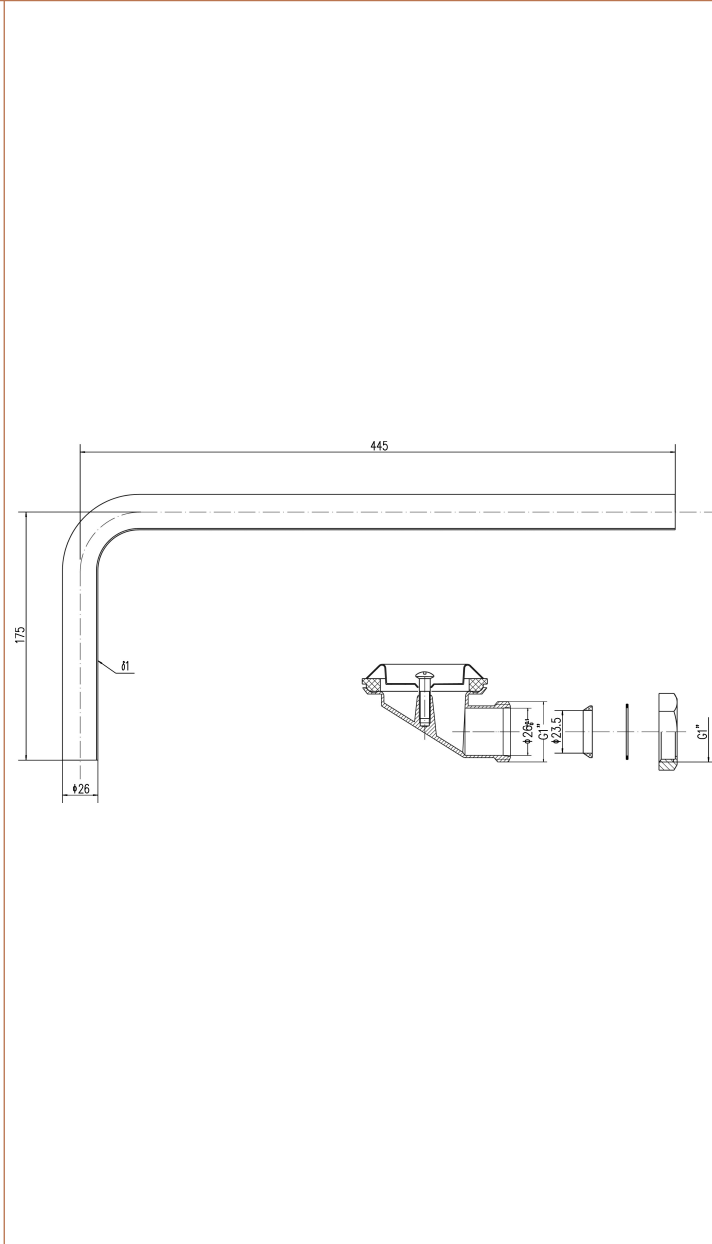

Sales Code: EA381

Description: Exposed Retainer Bath Waste

### Product Dimensions

Length (mm):	
Width (mm):	0
Height (mm):	0
Depth (mm):	0
Nett Weight (kg):	1

### Packaging Dimensions

Height (mm):	580
Width (mm):	195
Depth (mm):	65
Gross Weight (kg):	1.15

### Outer Box Dimensions (If Applicable)

Height (mm):	0
Width (mm):	0
Length (mm):	
Depth (mm):	
Gross Weight (kg):	0
Barcode:	5055146105343