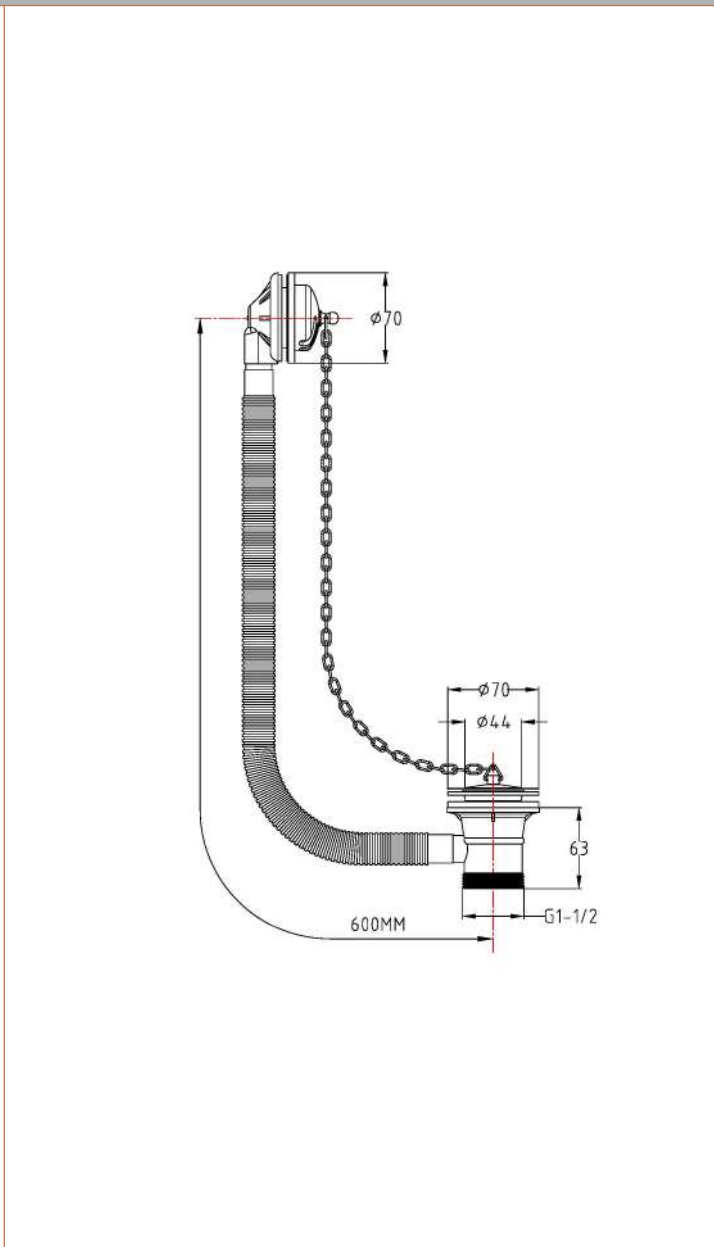

Sales Code: EA384

Description: Classic Concealed Bath Waste & Overflow

Product Dimensions

| | |
|-------------------|------|
| Length (mm): | |
| Width (mm): | 0 |
| Height (mm): | 0 |
| Depth (mm): | 0 |
| Nett Weight (kg): | 0.25 |

Packaging Dimensions

| | |
|--------------------|-----|
| Height (mm): | 245 |
| Width (mm): | 135 |
| Depth (mm): | 100 |
| Gross Weight (kg): | 0.3 |

Packaging Data

| | |
|---------------|---------------------|
| Box Colour: | White Cardboard Box |
| Box Qty: | 0 |
| Label Size: | 0 x 0 |
| Label Colour: | White Label |
| Label Qty: | 0 |

Outer Box Dimensions (If Applicable)

| | |
|--------------------|---------------|
| Height (mm): | 0 |
| Width (mm): | 0 |
| Length (mm): | |
| Depth (mm): | |
| Gross Weight (kg): | 0 |
| Barcode: | 5056211803416 |

Product Details

| | |
|--------------------------|----------------|
| Country of Origin: | China |
| Fitting Instruction: | Yes |
| CE & UKCA: | |
| Product Material: | Brass |
| Heating Element Wattage: | Not Applicable |
| Colour/Finish: | Chrome |
| Product Diameter: | 70mm |
| Connection Size: | G1-1/2 |