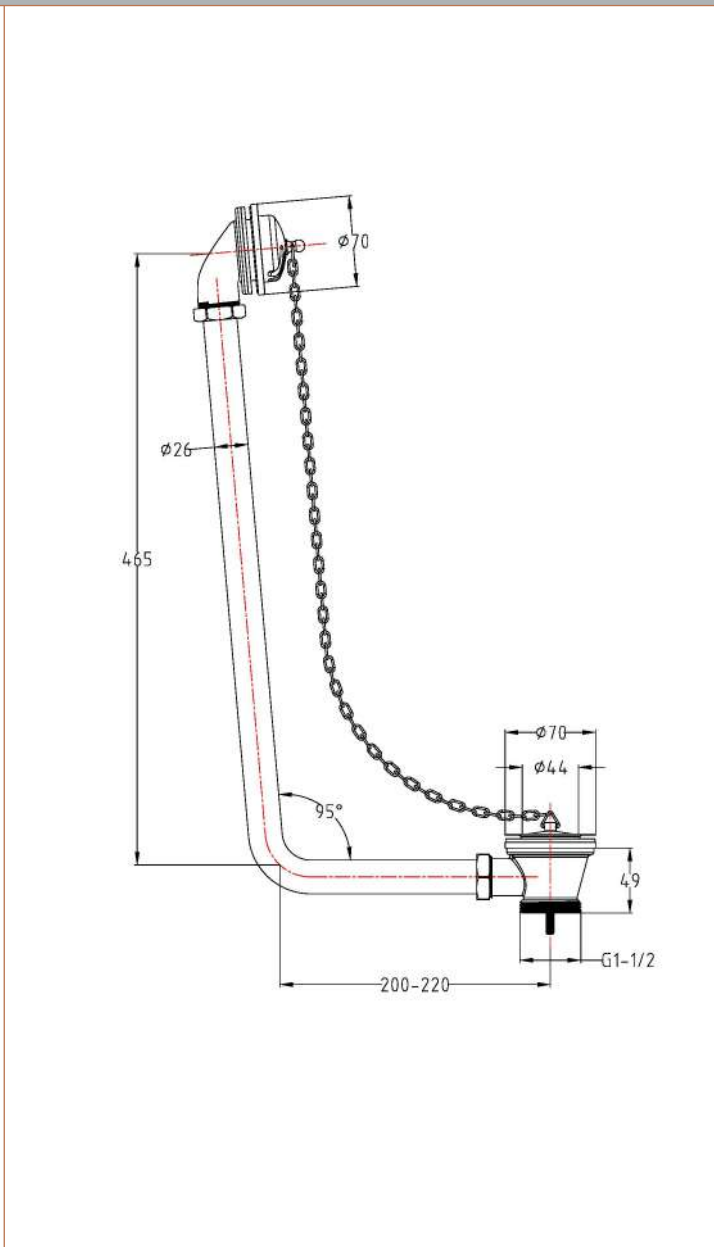

Sales Code: EA385

Description: Classic Exposed Bath Waste & Overflow

Product Dimensions

Length (mm):	
Width (mm):	0
Height (mm):	0
Depth (mm):	0
Nett Weight (kg):	0.9

Packaging Dimensions

Height (mm):	500
Width (mm):	200
Depth (mm):	75
Gross Weight (kg):	1

Packaging Data

Box Colour:	White Cardboard Box
Box Qty:	0
Label Size:	0 x 0
Label Colour:	White Label
Label Qty:	0

Outer Box Dimensions (If Applicable)

Height (mm):	0
Width (mm):	0
Length (mm):	
Depth (mm):	
Gross Weight (kg):	0
Barcode:	5056211803423

Product Details

Country of Origin:	China
Fitting Instruction:	Yes
CE & UKCA:	
Product Material:	Brass
Heating Element Wattage:	Not Applicable
Colour/Finish:	Chrome
Product Diameter:	70mm
Connection Size:	G1-1/2