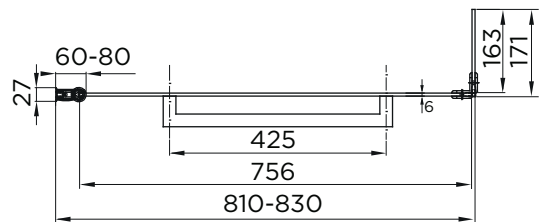

Technical Data Sheet

Kensington L Shape 1700 x 850mm RH Shower Bath
EB519-EB530

essential
BATHROOMS

TECHNICAL SPECIFICATION

EB519-EB530 Kensington 1700 x 850mm RH Shower Bath

SIZE 1700 x850mm

CAPACITY 170-175L

TAP HOLES No tap holes

BASEBOARD Encapsulated baseboard

MATERIAL Lucite Acrylic

BATH LEGS Leg Set Included

LEFT HANDED MODEL SHOWN

Technical Data Sheet

L Shaped Bath Screen
EB307

essential
BATHROOMS

TECHNICAL SPECIFICATION

Product Codes	Description	Glass (mm)	Height (mm)	Size (mm)	Adjustment Min / Max (mm)
EB307	L Shaped Bath Screen	6mm	1500mm	830mm	810-830mm