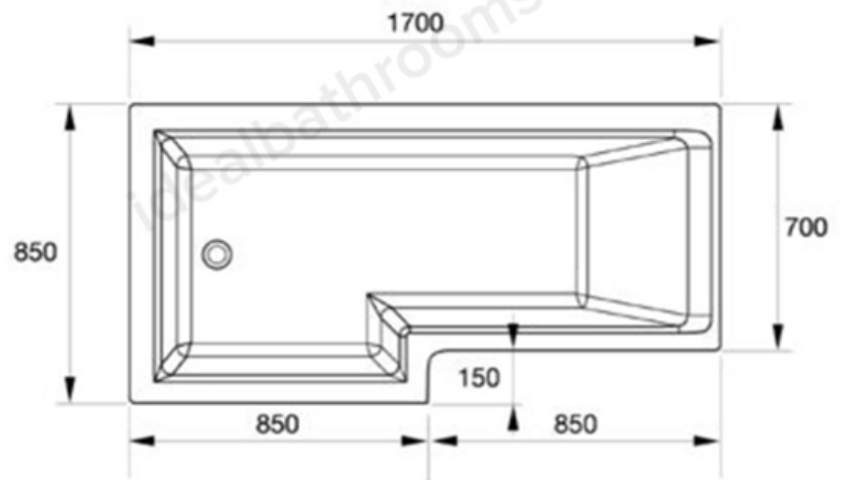

Technical Data Sheet

Kensington L Shape 1700 x 850mm RH Shower Bath
EB519-EB530

essential
BATHROOMS

TECHNICAL SPECIFICATION

EB519-EB530 Kensington 1700 x 850mm RH Shower Bath

SIZE 1700 x850mm

CAPACITY 170-175L

TAP HOLES No tap holes

BASEBOARD Encapsulated baseboard

MATERIAL Lucite Acrylic

BATH LEGS Leg Set Included

LEFT HANDED MODEL SHOWN

Technical Data Sheet

L Shaped Bath Screen
EB307

essential
BATHROOMS

TECHNICAL SPECIFICATION

Product Codes	Description	Glass (mm)	Height (mm)	Size (mm)	Adjustment Min / Max (mm)
EB307	L Shaped Bath Screen	6mm	1500mm	830mm	810-830mm