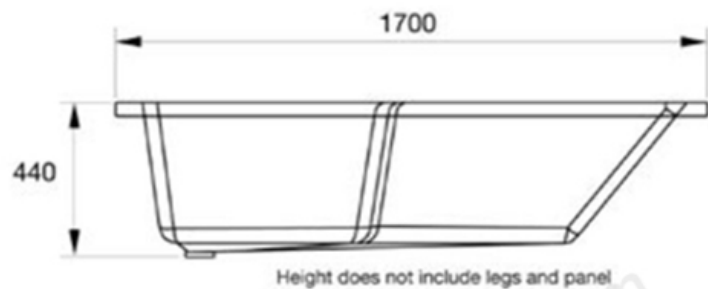

Technical Data Sheet

Kensington L Shape 1700 x 850mm RH Shower Bath
EB519-EB530

essential
BATHROOMS

TECHNICAL SPECIFICATION

EB519-EB530 Kensington 1700 x 850mm RH Shower Bath

SIZE 1700 x850mm

CAPACITY 170-175L

TAP HOLES No tap holes

BASEBOARD Encapsulated baseboard

MATERIAL Lucite Acrylic

BATH LEGS Leg Set Included

LEFT HANDED MODEL SHOWN

Technical Data Sheet

L Shaped Bath Screen
EB307

essential
BATHROOMS

TECHNICAL SPECIFICATION

Product Codes	Description	Glass (mm)	Height (mm)	Size (mm)	Adjustment Min / Max (mm)
EB307	L Shaped Bath Screen	6mm	1500mm	830mm	810-830mm