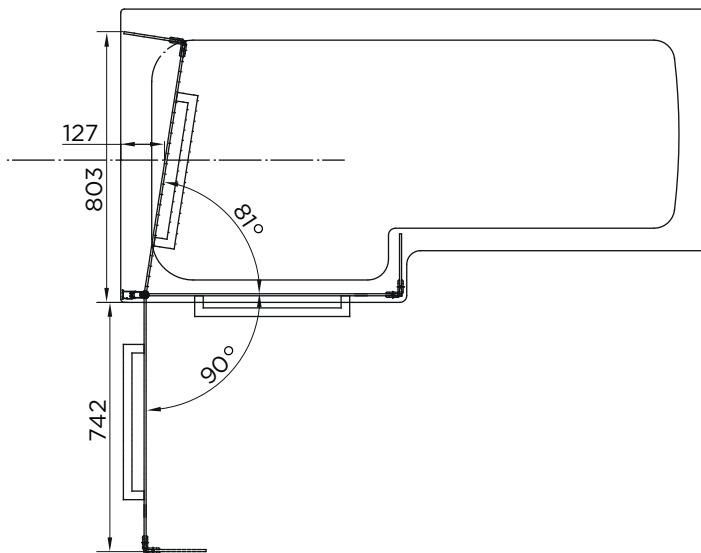

Technical Data Sheet

Kensington L Shape 1700 x 850mm RH Shower Bath
EB519-EB530

essential
BATHROOMS

TECHNICAL SPECIFICATION

EB519-EB530 Kensington 1700 x 850mm RH Shower Bath

SIZE 1700 x850mm

CAPACITY 170-175L

TAP HOLES No tap holes

BASEBOARD Encapsulated baseboard

MATERIAL Lucite Acrylic

BATH LEGS Leg Set Included

LEFT HANDED MODEL SHOWN

Technical Data Sheet

L Shaped Bath Screen
EB307

essential
BATHROOMS

TECHNICAL SPECIFICATION

Product Codes	Description	Glass (mm)	Height (mm)	Size (mm)	Adjustment Min / Max (mm)
EB307	L Shaped Bath Screen	6mm	1500mm	830mm	810-830mm