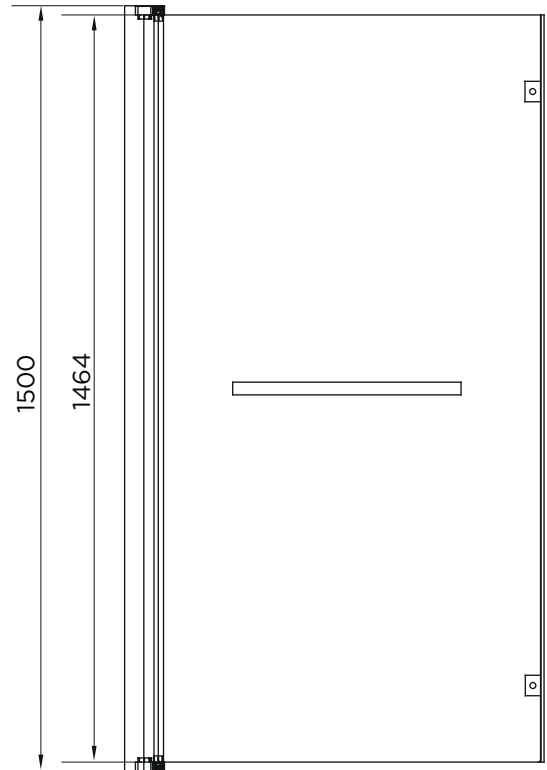

Technical Data Sheet

Kensington L Shape 1700 x 850mm RH Shower Bath
EB519-EB530

essential
BATHROOMS

TECHNICAL SPECIFICATION

EB519-EB530 Kensington 1700 x 850mm RH Shower Bath

SIZE 1700 x850mm

CAPACITY 170-175L

TAP HOLES No tap holes

BASEBOARD Encapsulated baseboard

MATERIAL Lucite Acrylic

BATH LEGS Leg Set Included

LEFT HANDED MODEL SHOWN

Technical Data Sheet

L Shaped Bath Screen
EB307

essential
BATHROOMS

TECHNICAL SPECIFICATION

Product Codes	Description	Glass (mm)	Height (mm)	Size (mm)	Adjustment Min / Max (mm)
EB307	L Shaped Bath Screen	6mm	1500mm	830mm	810-830mm