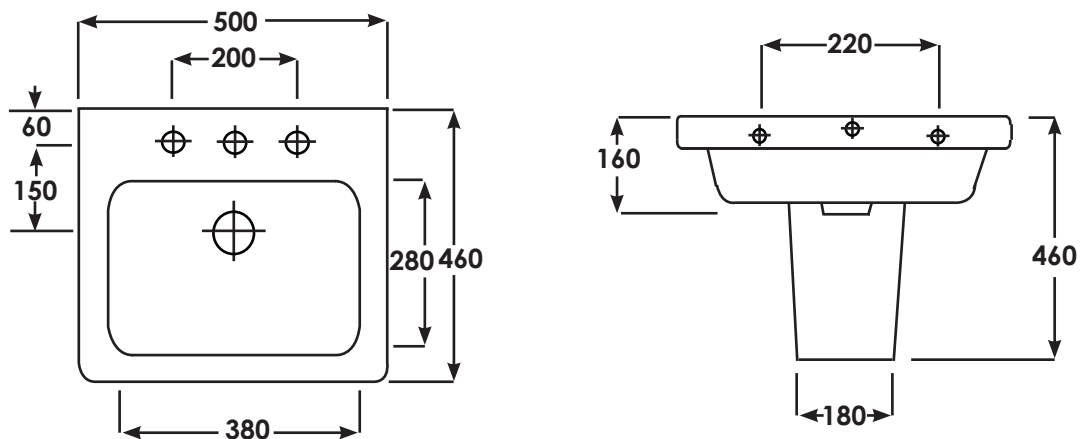

# Technical Data Sheet

Ivy 50cm Basin and Half Pedestal  
EC7002 / EC7005

**essential**  
BATHROOMS

### EC7002 / EC7005 Ivy 50cm Basin and Half Pedestal

SIZE	500 x 460
TAP HOLE	Single tap hole
OVER FLOW	Over flow built in
MATERIAL	Vitreous China
WEIGHT	23.30
COLOURS	Alpine White
FIXING	Fisher fittings supplied for basin

Dimensions: All measurements are in millimeters and are subject to normal manufacturing variations.

Note: Due to a continuing development programme to improve design and performance, the manufacturer reserves all rights to vary specifications without prior informations. Please note accessories are for photographic use only.