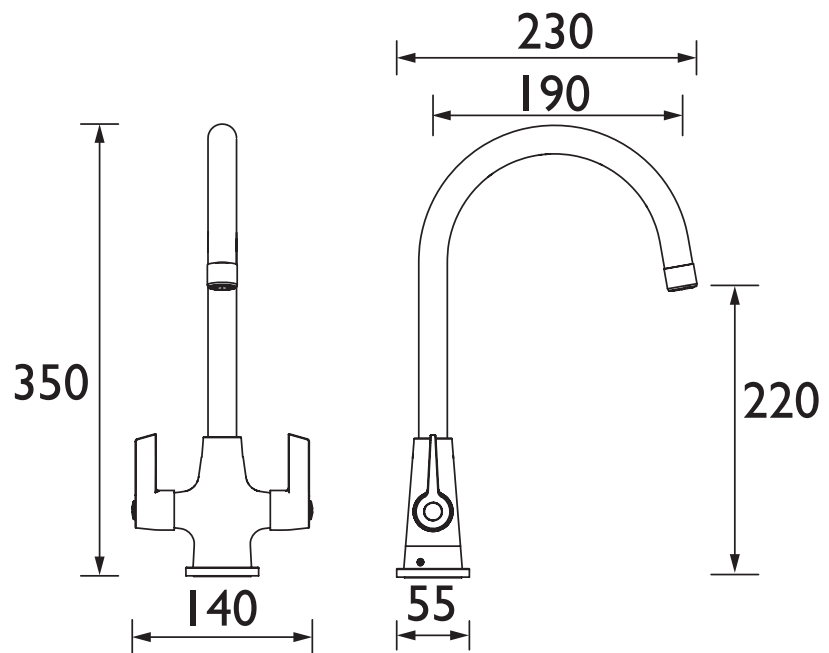

EC SNK EF BB

ECHO Tap Range Echo Easyfit Mono Sink Mixer Brushed Brass

Features:

- Unique patented top fix design, for simple installation from above the sink.
- Simply drop and twist the top fix base into the tap hole from above, and lock into place with the Allen key provided.
- Two supplied isolation valves and flexi tails mean you can connect to the water supply at this point and isolate the base.
- Push the tap on to the base and secure into position with the supplied Easyfit tool and screws.
- Everything you need in the box including an Allen key, isolation valves, Top Fix Easyfit base, Easyfit tool and flexi tails
- Swivel spout for easy use
- Long life 1/4 turn ceramic disc valves for added durability and smooth control.
- High quality metal fixings for security and durability
- Also available in other finishes.
- 10 year parts and 1 year labour guarantee for peace of mind.

Product Certifications:

WRAS Cert. Number: 2012929
WRAS Expiry Date: 31/12/2025

Specification

Product Type:	Kitchen Taps
Main Construction Material:	Brass
Mount Type:	Deck
Handle Type:	Lever
Connection Inlet:	1/2" BSP Female Flexible Tails
Connection Outlet:	Screw-in Aerator
Number of Tap Holes:	1
Valve/Cartridge Type:	1/2" Ceramic Disc Valve
Plumbing System Requirements:	Suitable for all plumbing systems
Minimum Dynamic Pressure (bar):	0.4 bar
Maximum Dynamic Pressure (bar):	5.0 bar
Maximum Hot Water Temperature °C:	65°C
Maximum Static Pressure (bar):	10 bar
Flow Type:	Single Flow
Isolation Included:	Yes

Dimensions (measurements in mm)

Flow Rates (l/min)

System Pressure (bar)	0.4	0.5	1	2	3	5
EC SNK EF BB (mixed)	10.4	11.8	17.2	24.8	30.6	39.7

TECHNICAL DATA SHEET

BRISTAN

D2