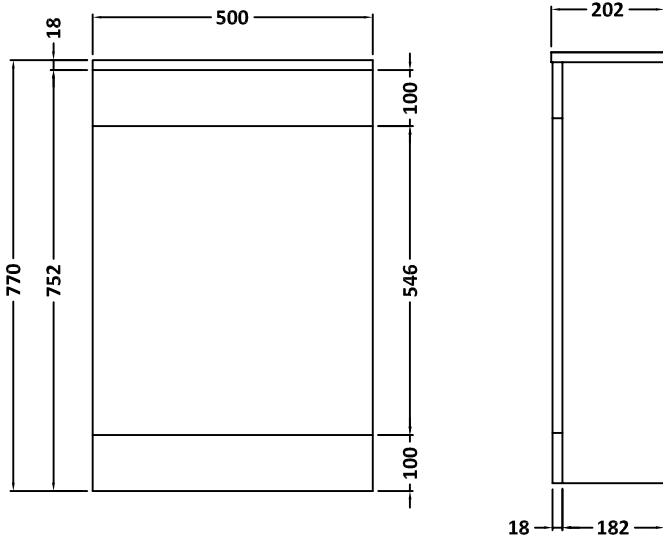

Technical Data Sheet

Essential Alaska White Furniture Set; 950mm 1 Door
EFP006W

essential
BATHROOMS

Technical Data Sheet

Essential Alaska White Furniture Set; 950mm 1 Door
EFP006W

essential
BATHROOMS

Basin Unit

WC Unit