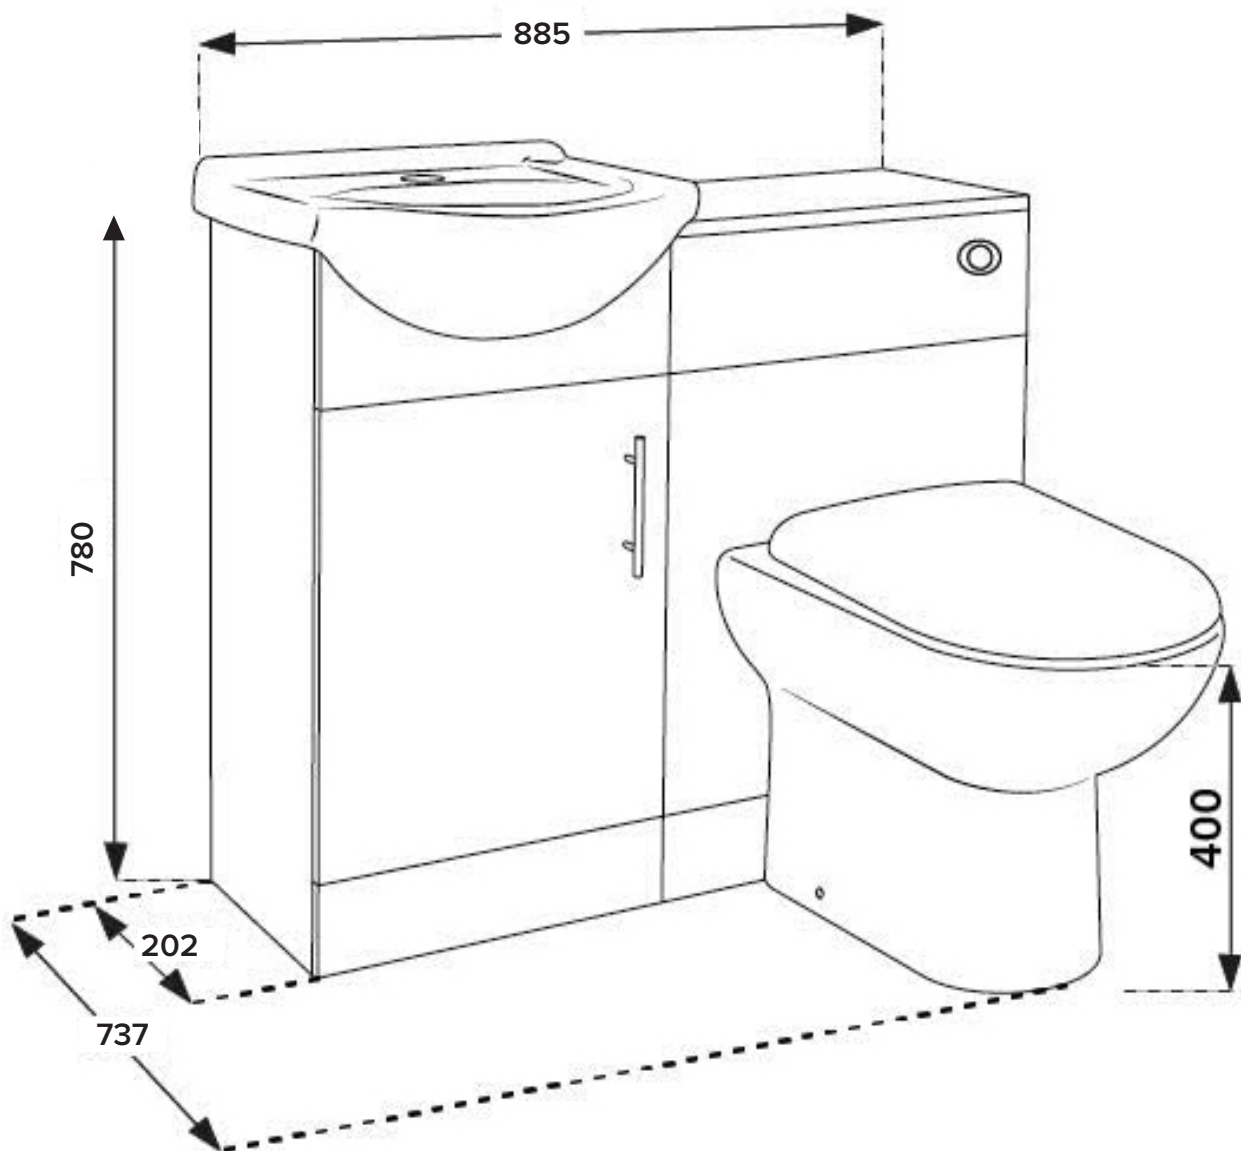

Technical Data Sheet

Essential Alaska White Furniture Set; 950mm 1 Door
EFP006W

essential
BATHROOMS

Technical Data Sheet

Essential Alaska White Furniture Set; 950mm 1 Door
EFP006W

essential
BATHROOMS

Basin Unit

WC Unit