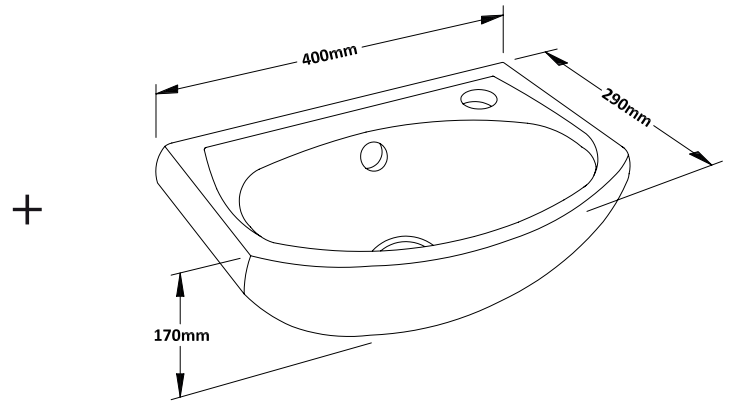

Technical Data Sheet

Essential Alaska White Furniture Set; 950mm 1 Door
EFP006W

essential
BATHROOMS

Technical Data Sheet

Essential Alaska White Furniture Set; 950mm 1 Door
EFP006W

essential
BATHROOMS

Basin Unit

WC Unit