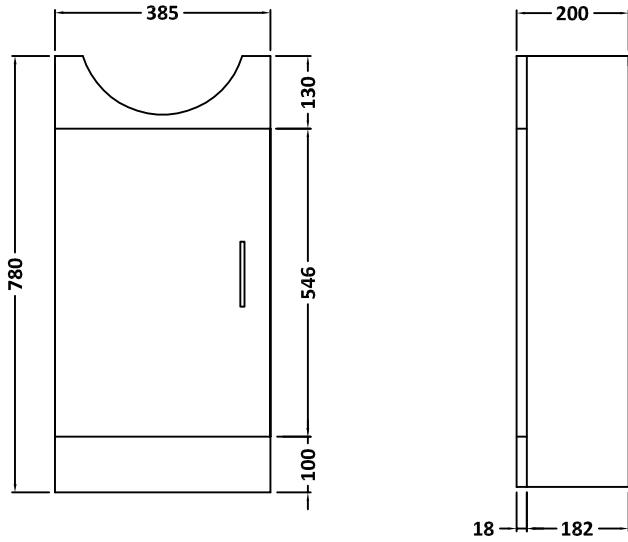

Technical Data Sheet

Essential Alaska White Furniture Set; 950mm 1 Door
EFP006W

essential
BATHROOMS

Technical Data Sheet

Essential Alaska White Furniture Set; 950mm 1 Door
EFP006W

essential
BATHROOMS

Basin Unit

WC Unit