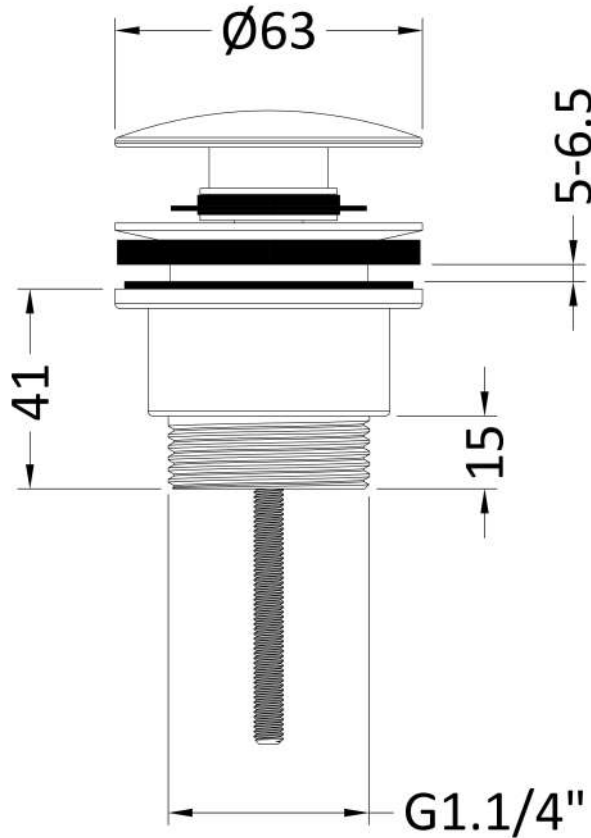

**Sales Code:** EK1510

**Description:** Universal Push Button Basin Waste

**Product Dimensions**

Length (mm):	
Width (mm):	63
Height (mm):	110
Depth (mm):	63
Nett Weight (kg):	0.34

**Packaging Dimensions**

Height (mm):	65
Width (mm):	65
Depth (mm):	105
Gross Weight (kg):	0.34

**Packaging Data**

Box Colour:	White Cardboard Box
Box Qty:	1
Label Size:	100 x 50
Label Colour:	White Label
Label Qty:	2

**Outer Box Dimensions (If Applicable)**

Height (mm):	225
Width (mm):	330
Length (mm):	
Depth (mm):	
Gross Weight (kg):	21
Barcode:	5056678477021

**Product Details**

Country of Origin:	China
Fitting Instruction:	No
CE & UKCA:	N/A
Product Material:	Brass
Heating Element Wattage:	Not Applicable
Colour/Finish:	Brushed Bronze
Product Diameter:	63mm
Connection Size:	11/4"