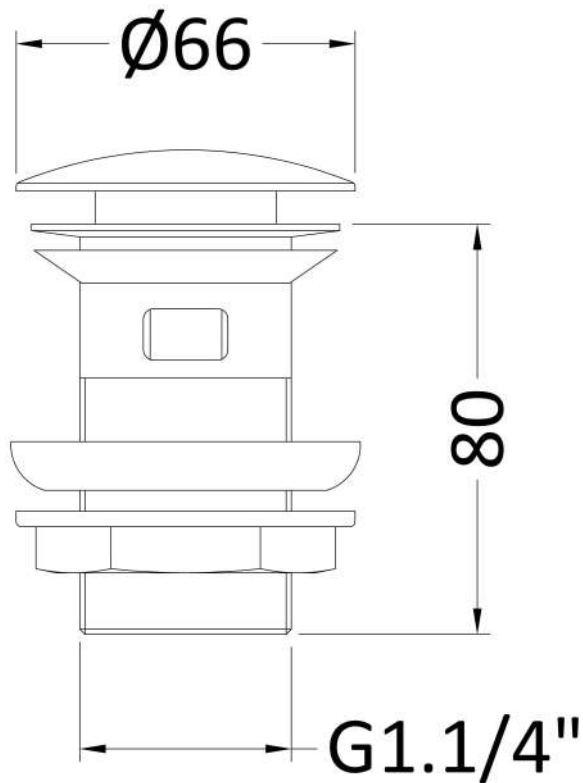

Sales Code: EK303

Description: Push Button Basin Waste Slotted

Product Dimensions

| | |
|-------------------|-----|
| Length (mm): | |
| Width (mm): | 0 |
| Height (mm): | 0 |
| Depth (mm): | 0 |
| Nett Weight (kg): | 0.3 |

Packaging Dimensions

| | |
|--------------------|------|
| Height (mm): | 65 |
| Width (mm): | 65 |
| Depth (mm): | 105 |
| Gross Weight (kg): | 0.33 |

Packaging Data

| | |
|---------------|---------------------|
| Box Colour: | White Cardboard Box |
| Box Qty: | 0 |
| Label Size: | 0 x 0 |
| Label Colour: | White Label |
| Label Qty: | 0 |

Outer Box Dimensions (If Applicable)

| | |
|--------------------|---------------|
| Height (mm): | 0 |
| Width (mm): | 0 |
| Length (mm): | |
| Depth (mm): | |
| Gross Weight (kg): | 0 |
| Barcode: | 5055146129851 |

Product Details

| | |
|--------------------------|----------------|
| Country of Origin: | China |
| Fitting Instruction: | No |
| CE & UKCA: | N/A |
| Product Material: | Brass |
| Heating Element Wattage: | Not Applicable |
| Colour/Finish: | Chrome |
| Product Diameter: | 61mm |
| Connection Size: | 11/4" |