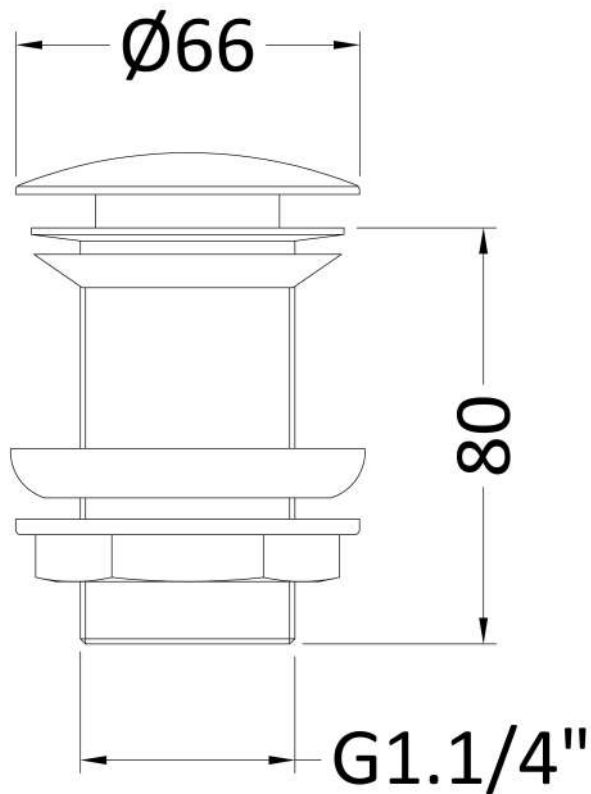

Sales Code: EK304

Description: Push Button Basin Waste Unslotted

Product Dimensions

Length (mm):	
Width (mm):	0
Height (mm):	0
Depth (mm):	0
Nett Weight (kg):	0.22

Packaging Dimensions

Height (mm):	65
Width (mm):	65
Depth (mm):	105
Gross Weight (kg):	0.33

Packaging Data

Box Colour:	White Cardboard Box
Box Qty:	0
Label Size:	0 x 0
Label Colour:	White Label
Label Qty:	0

Outer Box Dimensions (If Applicable)

Height (mm):	0
Width (mm):	0
Length (mm):	
Depth (mm):	
Gross Weight (kg):	0
Barcode:	5055146128502

Product Details

Country of Origin:	China
Fitting Instruction:	Yes
CE & UKCA:	N/A
Product Material:	Brass
Heating Element Wattage:	Not Applicable
Colour/Finish:	Chrome
Product Diameter:	61mm
Connection Size:	11/4"