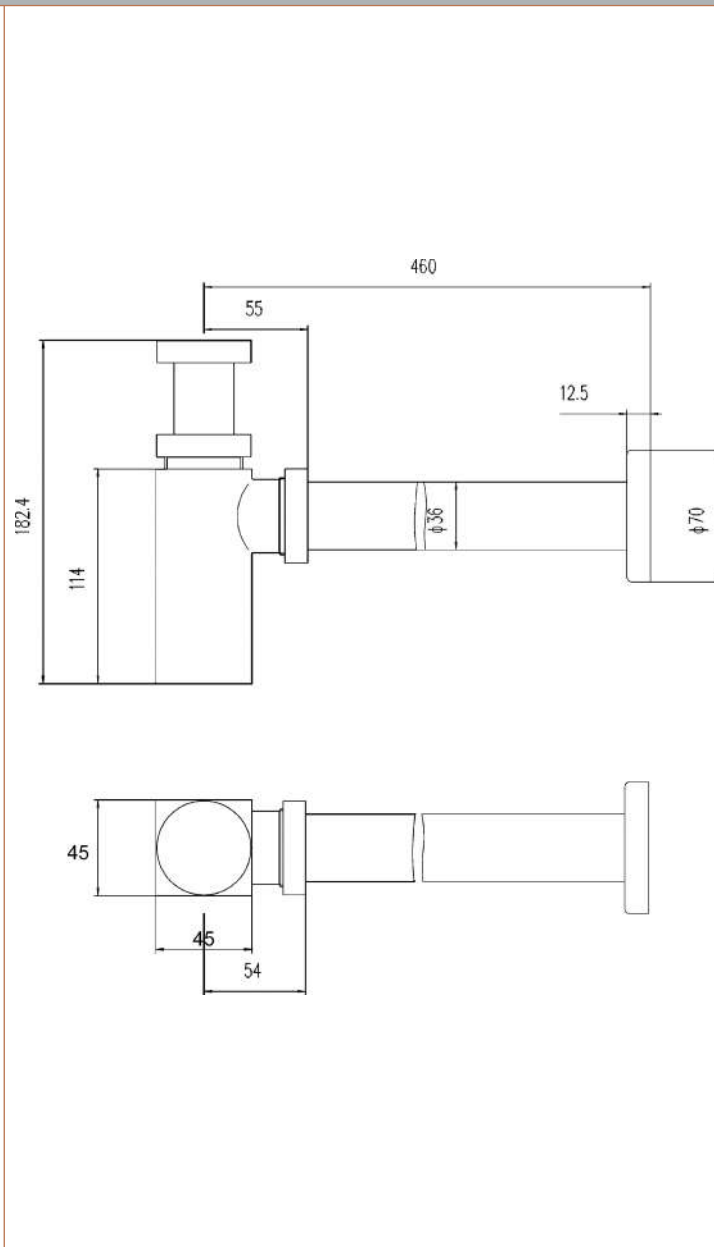

Sales Code: EK306

Description: Square Bottle Trap & Extension Tube

Product Dimensions

Length (mm):	
Width (mm):	0
Height (mm):	0
Depth (mm):	0
Nett Weight (kg):	1.08

Packaging Dimensions

Height (mm):	335
Width (mm):	135
Depth (mm):	55
Gross Weight (kg):	1.08

Packaging Data

Box Colour:	White Cardboard Box
Box Qty:	0
Label Size:	0 x 0
Label Colour:	White Label
Label Qty:	0

Outer Box Dimensions (If Applicable)

Height (mm):	0
Width (mm):	0
Length (mm):	
Depth (mm):	
Gross Weight (kg):	0
Barcode:	5055146136330

Product Details

Country of Origin:	China
Fitting Instruction:	Yes
CE & UKCA:	N/A
Product Material:	Brass
Heating Element Wattage:	Not Applicable
Colour/Finish:	Chrome
Product Diameter:	70mm
Connection Size:	11/4"