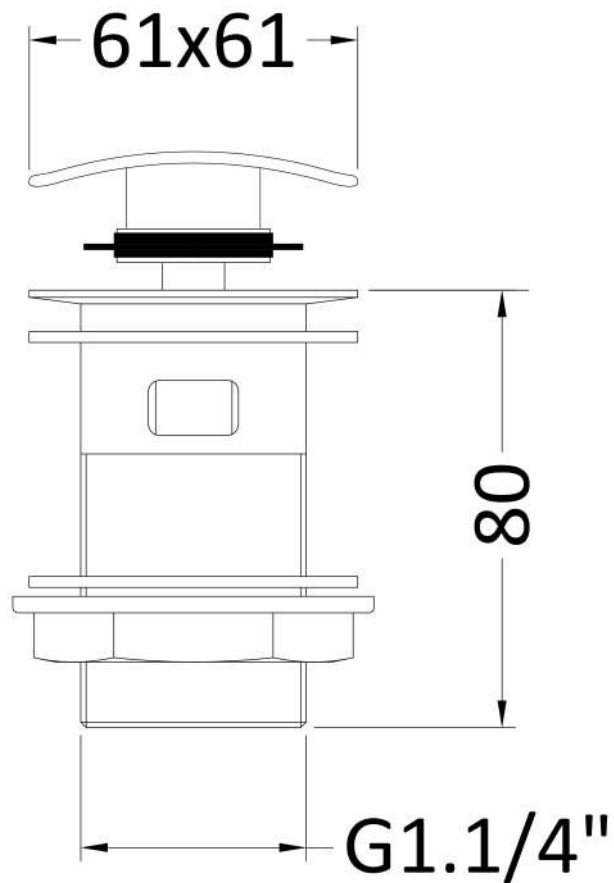

### Product Dimensions

Length (mm):	
Width (mm):	0
Height (mm):	0
Depth (mm):	0
Nett Weight (kg):	0.41

### Packaging Dimensions

Height (mm):	100
Width (mm):	65
Depth (mm):	65
Gross Weight (kg):	0.41

### Outer Box Dimensions (If Applicable)

Height (mm):	0
Width (mm):	0
Length (mm):	
Depth (mm):	
Gross Weight (kg):	0
Barcode:	5055146162445

### Product Details

Country of Origin:	China
Fitting Instruction:	Yes
CE & UKCA:	N/A
Product Material:	Brass
Heating Element Wattage:	Not Applicable
Colour/Finish:	Chrome
Product Diameter:	65mm
Connection Size:	11/4"