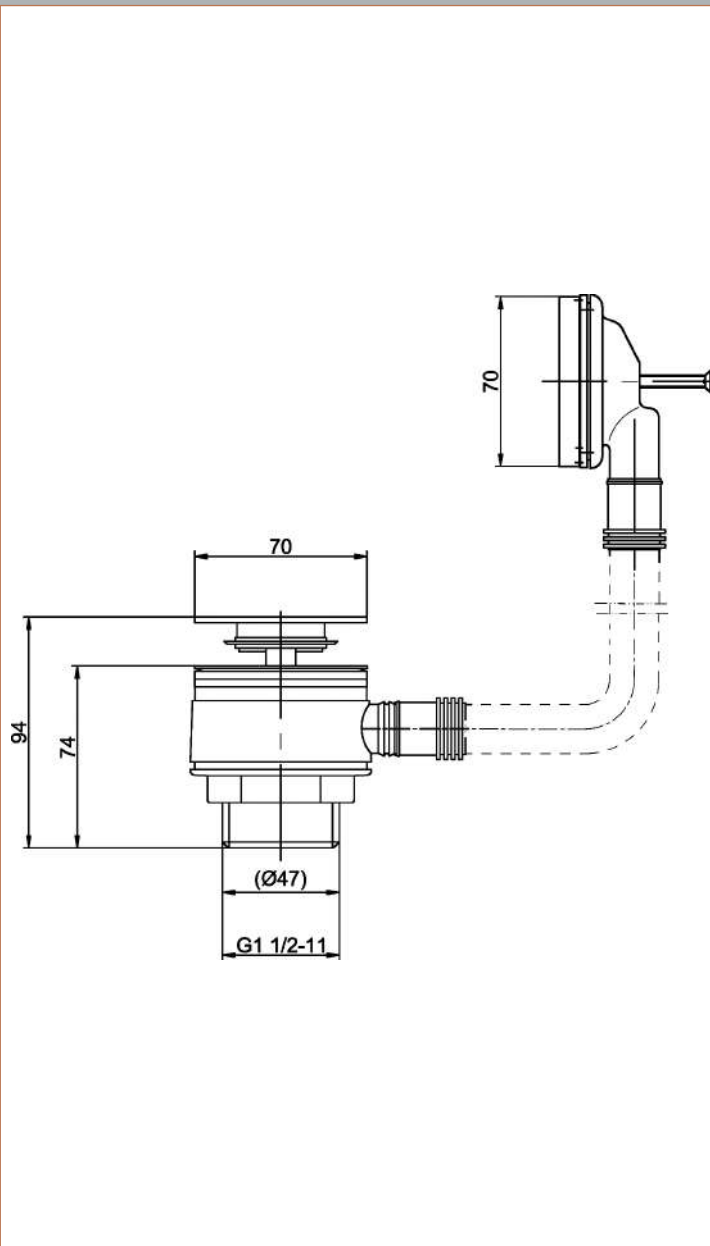

Sales Code: EK308

Description: Square Sprung Plug Bath Waste

Product Dimensions

Length (mm):	
Width (mm):	0
Height (mm):	0
Depth (mm):	0
Nett Weight (kg):	0.77

Packaging Dimensions

Height (mm):	205
Width (mm):	135
Depth (mm):	80
Gross Weight (kg):	0.77

Packaging Data

Box Colour:	White Cardboard Box
Box Qty:	0
Label Size:	0 x 0
Label Colour:	White Label
Label Qty:	0

Outer Box Dimensions (If Applicable)

Height (mm):	0
Width (mm):	0
Length (mm):	
Depth (mm):	
Gross Weight (kg):	0
Barcode:	5055146172505

Product Details

Country of Origin:	United Kingdom
Fitting Instruction:	Yes
CE & UKCA:	N/A
Product Material:	Brass
Heating Element Wattage:	Not Applicable
Colour/Finish:	Chrome
Product Diameter:	70mm
Connection Size:	1 1/2"