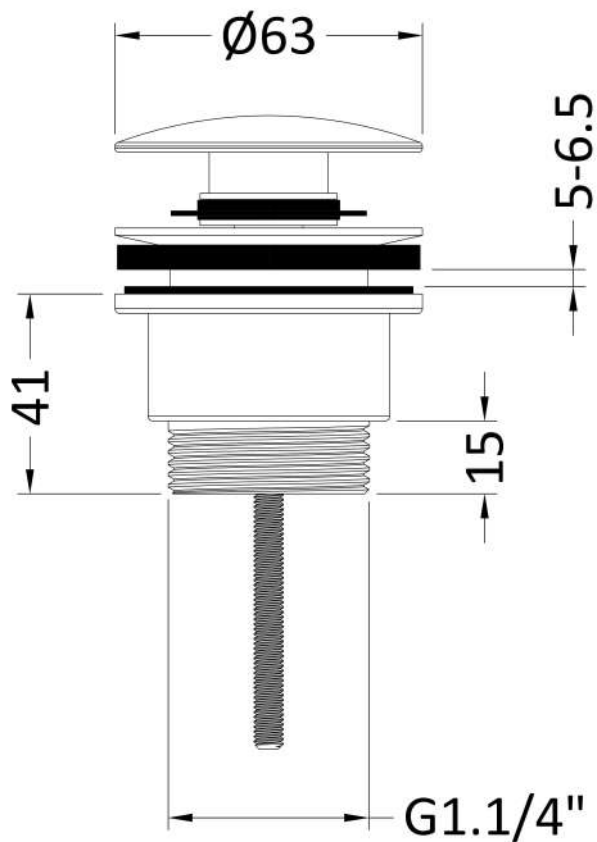

Sales Code: EK310

Description: Universal Push Button Basin Waste

Product Dimensions

Length (mm):	
Width (mm):	0
Height (mm):	0
Depth (mm):	0
Nett Weight (kg):	0.34

Packaging Dimensions

Height (mm):	65
Width (mm):	65
Depth (mm):	105
Gross Weight (kg):	0.34

Packaging Data

Box Colour:	White Cardboard Box
Box Qty:	0
Label Size:	0 x 0
Label Colour:	White Label
Label Qty:	0

Outer Box Dimensions (If Applicable)

Height (mm):	0
Width (mm):	0
Length (mm):	
Depth (mm):	
Gross Weight (kg):	0
Barcode:	5056211884972

Product Details

Country of Origin:	China
Fitting Instruction:	No
CE & UKCA:	N/A
Product Material:	Brass
Heating Element Wattage:	Not Applicable
Colour/Finish:	Chrome
Product Diameter:	63mm
Connection Size:	11/4"