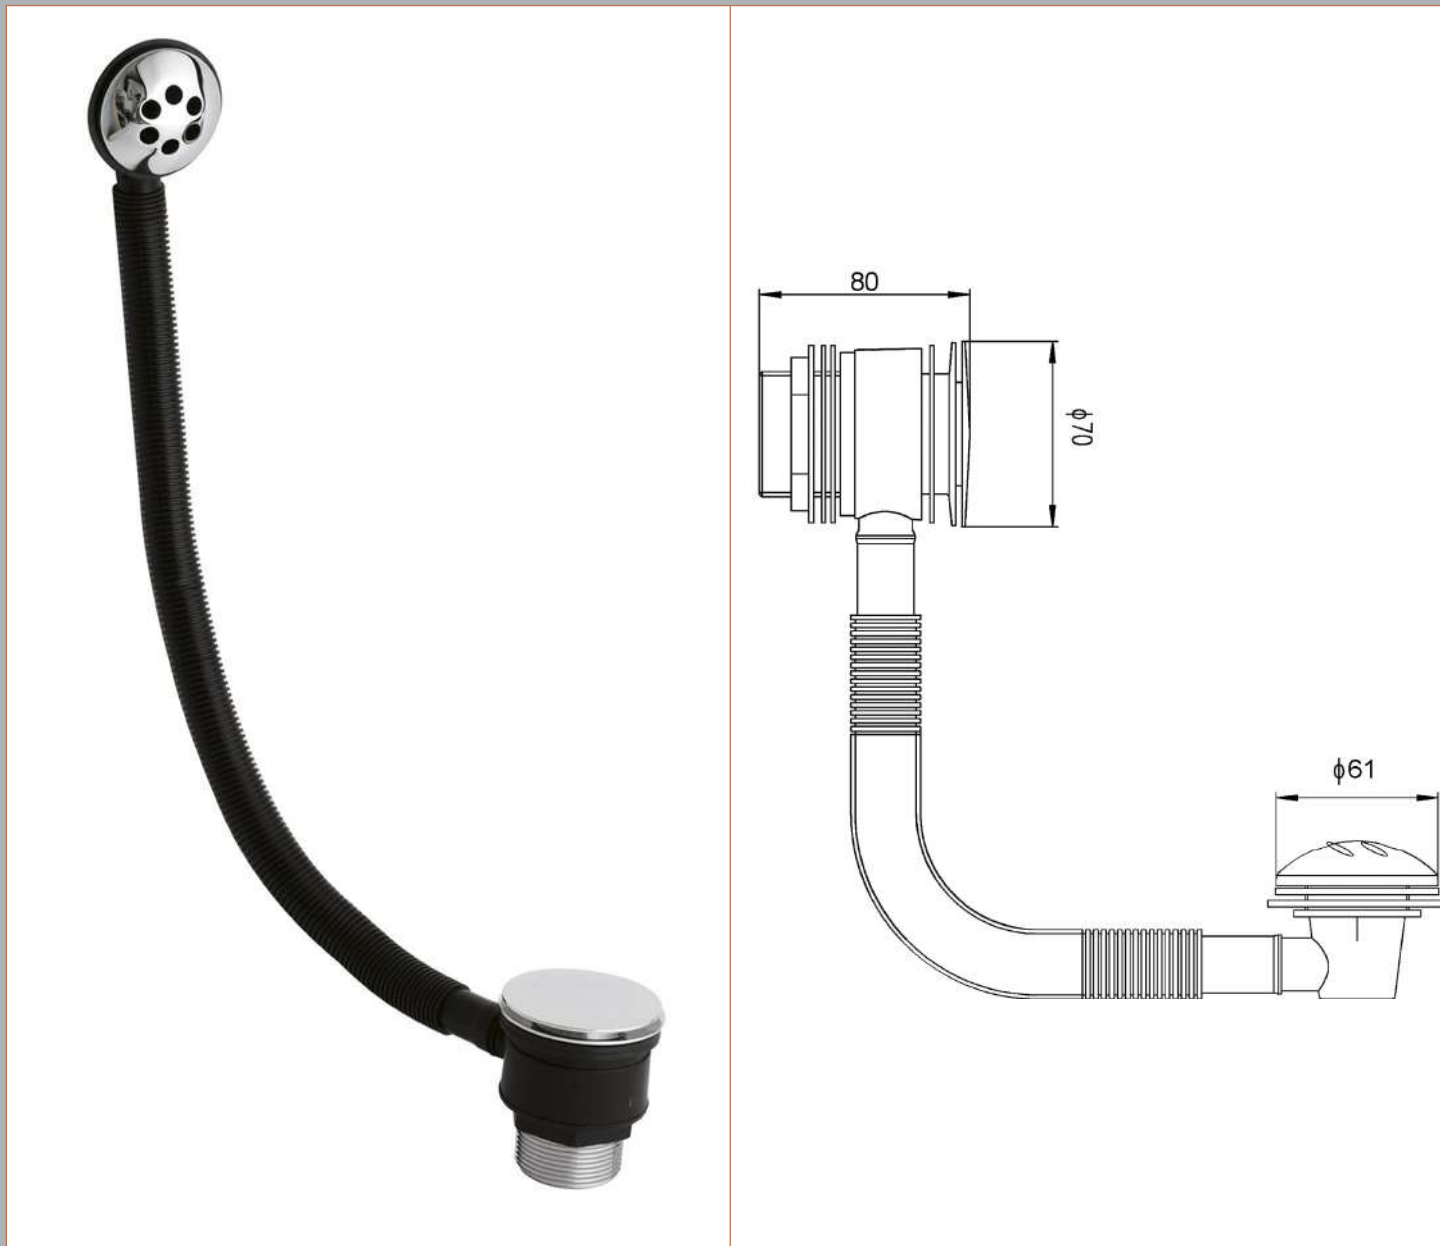

Sales Code: EK321

Description: Push Button Bath Waste & Overflow

Product Dimensions

Length (mm):	
Width (mm):	0
Height (mm):	0
Depth (mm):	0
Nett Weight (kg):	0.5

Packaging Dimensions

Height (mm):	205
Width (mm):	135
Depth (mm):	80
Gross Weight (kg):	0.68

Packaging Data

Box Colour:	White Cardboard Box
Box Qty:	0
Label Size:	0 x 0
Label Colour:	White Label
Label Qty:	0

Outer Box Dimensions (If Applicable)

Height (mm):	0
Width (mm):	0
Length (mm):	
Depth (mm):	
Gross Weight (kg):	0
Barcode:	5055146129998

Product Details

Country of Origin:	China
Fitting Instruction:	Yes
CE & UKCA:	N/A
Product Material:	Brass/ABS
Heating Element Wattage:	Not Applicable
Colour/Finish:	Chrome
Product Diameter:	70mm
Connection Size:	11/2"