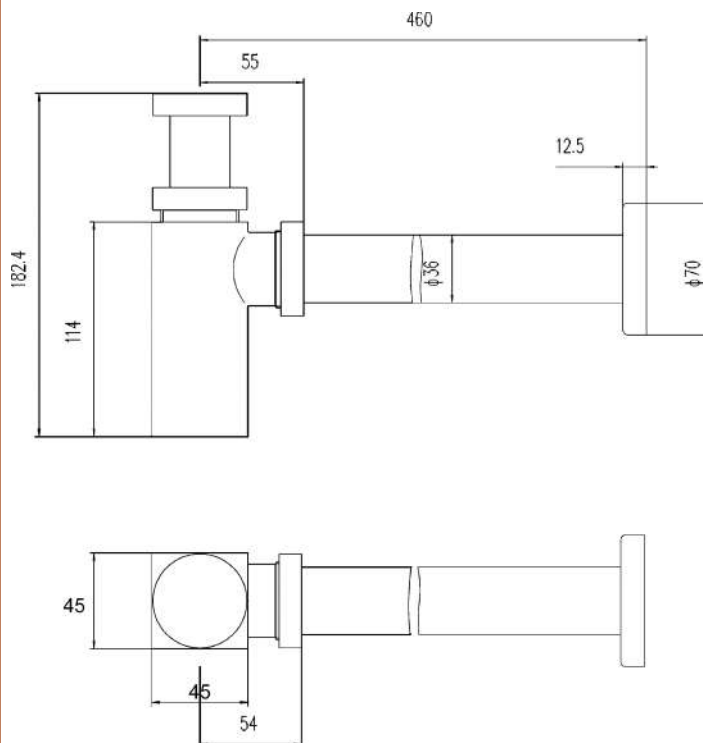

Sales Code: EK406

Description: Square Bottle Trap & Extension Tube

Product Dimensions

Length (mm):	
Width (mm):	0
Height (mm):	0
Depth (mm):	0
Nett Weight (kg):	1.08

Packaging Dimensions

Height (mm):	335
Width (mm):	135
Depth (mm):	55
Gross Weight (kg):	1.08

Packaging Data

Box Colour:	White Cardboard Box
Box Qty:	0
Label Size:	0 x 0
Label Colour:	White Label
Label Qty:	0

Outer Box Dimensions (If Applicable)

Height (mm):	0
Width (mm):	0
Length (mm):	
Depth (mm):	
Gross Weight (kg):	0
Barcode:	5056462655826

Product Details

Country of Origin:	China
Fitting Instruction:	No
CE & UKCA:	N/A
Product Material:	Brass
Heating Element Wattage:	Not Applicable
Colour/Finish:	Black
Product Diameter:	70mm
Connection Size:	11/4"