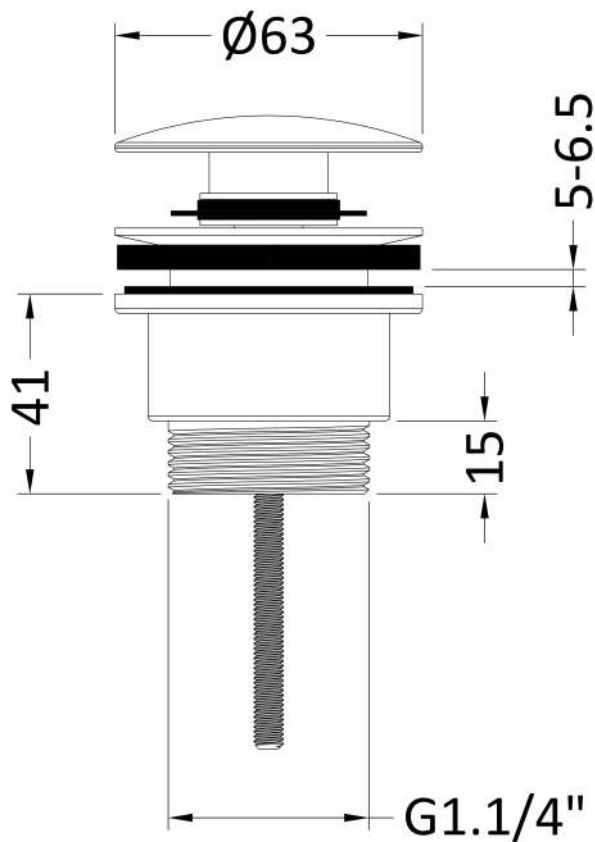

Sales Code: EK410

Description: Universal Push Button Basin Waste

Product Dimensions

Length (mm):	
Width (mm):	0
Height (mm):	0
Depth (mm):	0
Nett Weight (kg):	0.34

Packaging Dimensions

Height (mm):	65
Width (mm):	65
Depth (mm):	105
Gross Weight (kg):	0.34

Packaging Data

Box Colour:	White Cardboard Box
Box Qty:	0
Label Size:	0 x 0
Label Colour:	White Label
Label Qty:	0

Outer Box Dimensions (If Applicable)

Height (mm):	0
Width (mm):	0
Length (mm):	
Depth (mm):	
Gross Weight (kg):	0
Barcode:	5056211897798

Product Details

Country of Origin:	China
Fitting Instruction:	No
CE & UKCA:	N/A
Product Material:	Brass
Heating Element Wattage:	Not Applicable
Colour/Finish:	Black
Product Diameter:	63mm
Connection Size:	11/4"