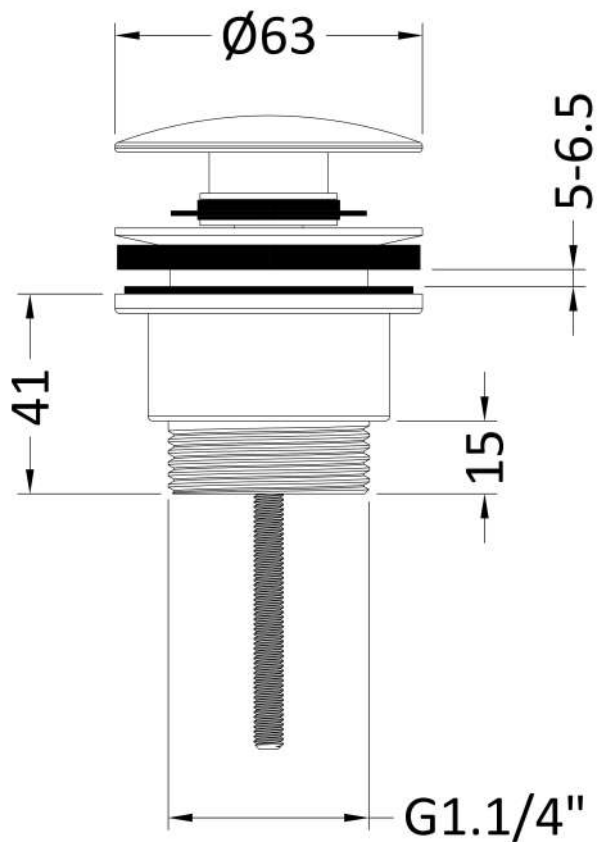

Sales Code: EK710

Description: Universal Push Button Basin Waste

Product Dimensions

Length (mm):	
Width (mm):	63
Height (mm):	110
Depth (mm):	63
Nett Weight (kg):	0.34

Packaging Dimensions

Height (mm):	65
Width (mm):	65
Depth (mm):	105
Gross Weight (kg):	0.34

Packaging Data

Box Colour:	White Cardboard Box
Box Qty:	1
Label Size:	100 x 50
Label Colour:	White Label
Label Qty:	2

Outer Box Dimensions (If Applicable)

Height (mm):	225
Width (mm):	330
Length (mm):	
Depth (mm):	
Gross Weight (kg):	21
Barcode:	5056462625478

Product Details

Country of Origin:	China
Fitting Instruction:	No
CE Certification:	N/A
Product Material:	Brass
Heating Element Wattage:	Not Applicable
Colour/Finish:	Brushed Gun Metal
Product Diameter:	63mm
Connection Size:	11/4"