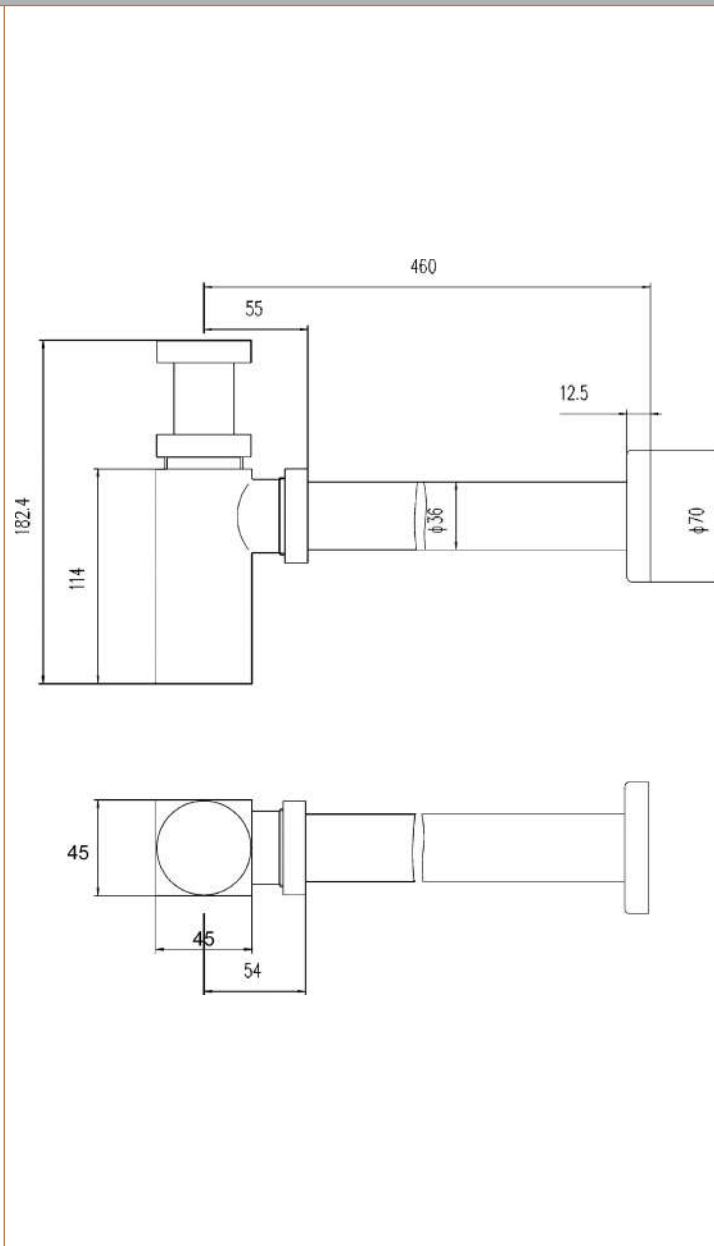

Sales Code: EK806

Description: Square Bottle Trap & Extension Tube

Product Dimensions

Length (mm):	
Width (mm):	0
Height (mm):	0
Depth (mm):	0
Nett Weight (kg):	1.08

Packaging Dimensions

Height (mm):	335
Width (mm):	135
Depth (mm):	55
Gross Weight (kg):	1.08

Packaging Data

Box Colour:	White Cardboard Box
Box Qty:	0
Label Size:	0 x 0
Label Colour:	White Label
Label Qty:	0

Outer Box Dimensions (If Applicable)

Height (mm):	0
Width (mm):	0
Length (mm):	
Depth (mm):	
Gross Weight (kg):	0
Barcode:	5056462655819

Product Details

Country of Origin:	China
Fitting Instruction:	No
CE & UKCA:	N/A
Product Material:	Brass
Heating Element Wattage:	Not Applicable
Colour/Finish:	Brushed Brass
Product Diameter:	70mm
Connection Size:	11/4"