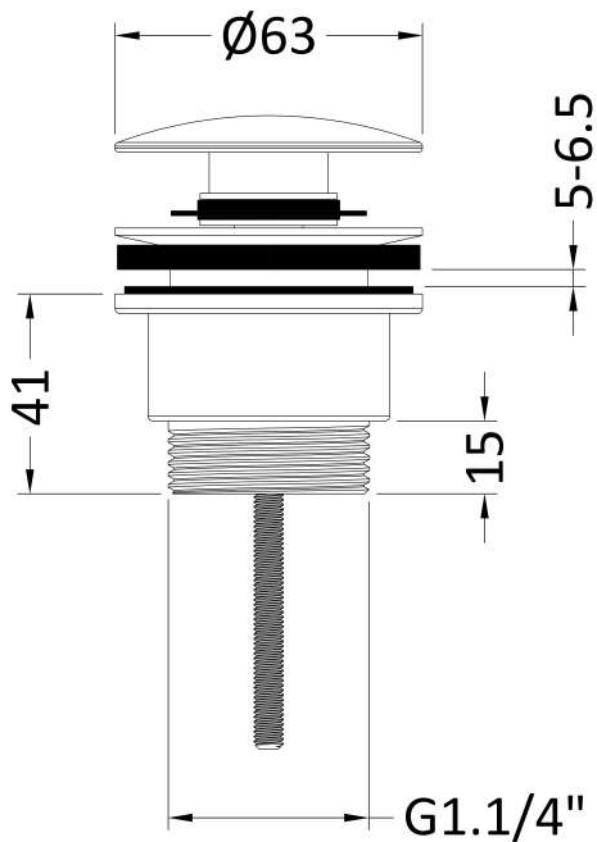

Sales Code: EK810

Description: Universal Push Button Basin Waste

Product Dimensions

Length (mm):	
Width (mm):	0
Height (mm):	0
Depth (mm):	0
Nett Weight (kg):	0.34

Packaging Dimensions

Height (mm):	65
Width (mm):	65
Depth (mm):	105
Gross Weight (kg):	0.34

Packaging Data

Box Colour:	White Cardboard Box
Box Qty:	0
Label Size:	0 x 0
Label Colour:	White Label
Label Qty:	0

Outer Box Dimensions (If Applicable)

Height (mm):	0
Width (mm):	0
Length (mm):	
Depth (mm):	
Gross Weight (kg):	0
Barcode:	5056462603421

Product Details

Country of Origin:	China
Fitting Instruction:	No
CE & UKCA:	N/A
Product Material:	Brass
Heating Element Wattage:	Not Applicable
Colour/Finish:	Brushed Brass
Product Diameter:	63mm
Connection Size:	1 1/4"