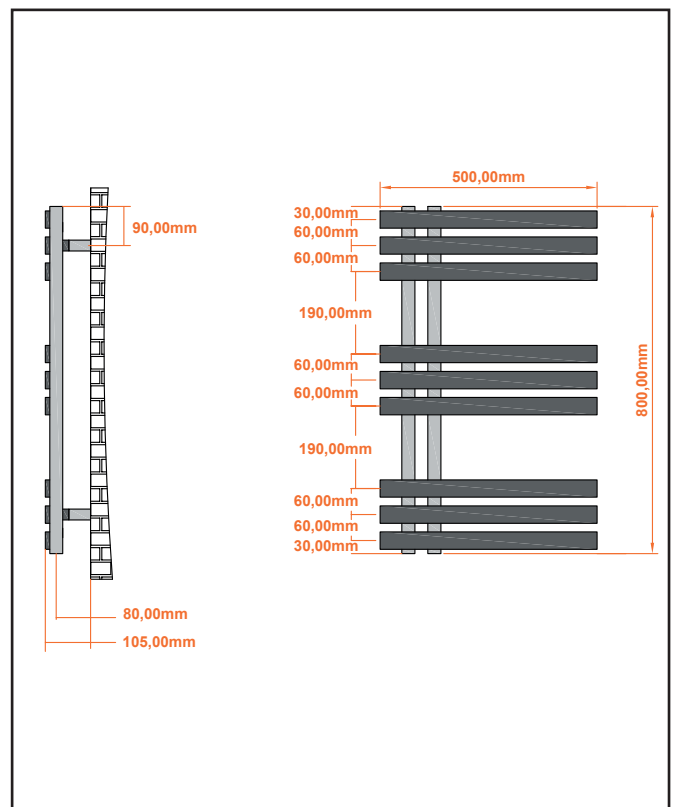

## Elizabeth Towel Radiator – 500 X 800

Product Code: ELIZ800-500-C

**SCUDO**  
BEAUTIFUL BATHROOMS

0330 124 7290

sales@scudo.co.uk - www.scudo.co.uk

Scudo is the trading name of Harrison Bathrooms Ltd. Whilst we endeavour to ensure that the product information is accurate we accept no liability for any information given. All images are for illustration purposes only. Product images and specification are subject to change. Measurement are in millimetres and are nominal.

Product Name	ELIZ800-500-C
Product Description	Elizabeth 800 x 500 Chrome
<b>Product Transportation</b>	
Barcode	5060964930206
Country of origin	TURK
Commodity code	7322190000
<b>Product Measurements</b>	
Product Weight (KG)	9.4
Product Width (mm)	500
Product Height (mm)	800
Product Depth (mm)	70
Product Length (mm)	0
<b>Primary Packed Measurements</b>	
Packaged Weight	9.5
Packed Length	840
Packed Width	460
Packed Height	830
<b>Packaging Weights</b>	
Card (kg)	
Paper (g)	
Wood (kg)	
Plastic (kg)	
Compliance DOP	HBDOCH130

<b>General Information</b>	
Construction Material	Steel
Installation type	Wall
Colour / Finish	Chrome
<b>Heating Attributes</b>	
Bar Arrangement	3*3*3
Number of Bars	9
Radiator Diameter (Ø)	70
RAL#	Chrome
Bar Diameter (Ø)	40*10
BTU @ 60°C	832
Thermal Output @ 60°C (WATT's)	244
Element installation compatible	YES
Water Content Volume	2.3
Max Projection (mm)	105
Selected element must not exceed the maximum BTU / Watt output of the product. Seek advice from a competent installer.	
<b>First Fix Dimensions</b>	
Pipe Centres C1 (mm)	60
Pipe Centres C2 (mm)	80

**Dimensions**  
(measurements in mm)