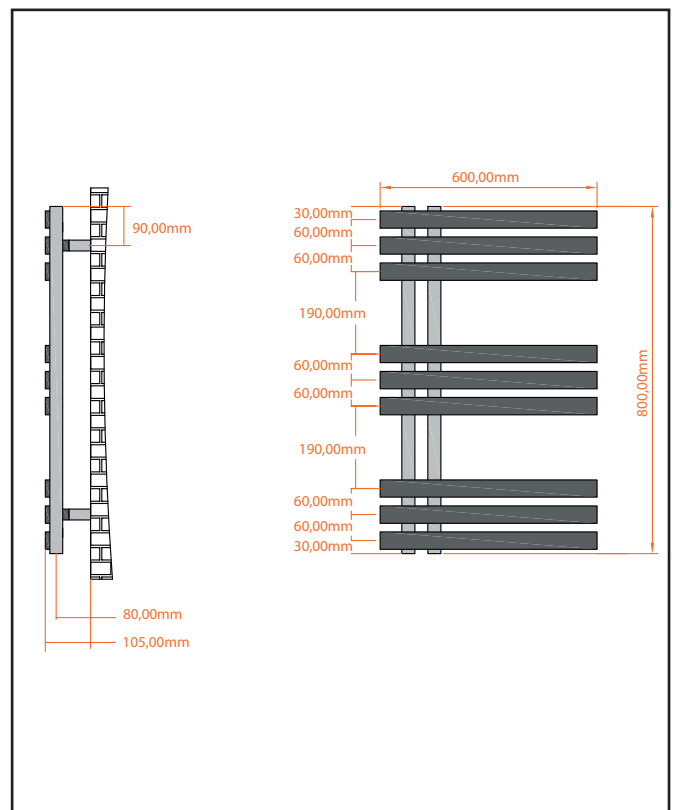

## Elizabeth Towel Radiator - 600 X 800

Product Code: ELIZ800-600-A

**SCUDO**  
BEAUTIFUL BATHROOMS

0330 124 7290

sales@scudo.co.uk - www.scudo.co.uk

Scudo is the trading name of Harrison Bathrooms Ltd. Whilst we endeavour to ensure that the product information is accurate we accept no liability for any information given. All images are for illustration purposes only. Product images and specification are subject to change. Measurement are in millimetres and are nominal.

Product Name	ELIZ800-600-A
Product Description	Elizabeth 800 x 600 Anthracite
<b>Product Transportation</b>	
Barcode	5060964930275
Country of origin	TURK
Commodity code	7322190000
<b>Product Measurements</b>	
Product Weight (KG)	11.3
Product Width (mm)	600
Product Height (mm)	800
Product Depth (mm)	70
Product Length (mm)	0
<b>Primary Packed Measurements</b>	
Packaged Weight	11.3
Packed Length	840
Packed Width	460
Packed Height	830
<b>Packaging Weights</b>	
Card (kg)	0
Paper (g)	0
Wood (kg)	0
Plastic (kg)	0
Compliance DOP	HBDOCH132

<b>General Information</b>	
Construction Material	Steel
Installation type	0
Colour / Finish	Textured Carbon Anthracite
<b>Heating Attributes</b>	
Bar Arrangement	3*3*3
Number of Bars	9
Radiator Diameter (Ø)	70
RAL#	7946
Bar Diameter (Ø)	40*10
BTU @ 60°C	1385
Thermal Output @ 60°C (WATT's)	2.6
Element installation compatible	YES
Water Content Volume	0
Max Projection (mm)	60
Selected element must not exceed the maximum BTU / Watt output of the product. Seek advice from a competent installer.	
<b>First Fix Dimensions</b>	
Pipe Centres C1 (mm)	80
Pipe Centres C2 (mm)	105

**Dimensions**  
(measurements in mm)