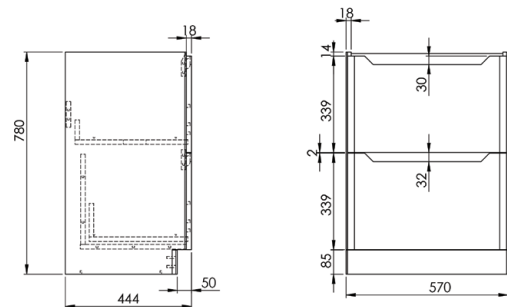

PRODUCT DATA SHEET

Ella 600 Floor Unit

Product Code: ELLA-600FLOORUNIT-WHITE

SCUDO
BEAUTIFUL BATHROOMS

0330 124 7290

sales@scudo.co.uk - www.scudo.co.uk

Scudo is the trading name of Harrison Bathrooms Ltd. Whilst we endeavour to ensure that the product information is accurate we accept no liability for any information given. All images are for illustration purposes only. Product images and specification are subject to change. Measurement are in millimetres and are nominal.

Product Name	ELLA-600FLOORUNIT-WHITE
Product Description	Ella 600 Floor Unit White
Product Transportation	
Barcode	5060766124834
Country of origin	TRK
Commodity code	9403609000
Product Measurements	
Product Weight (KG)	29
Product Width (mm)	570
Product Height (mm)	780
Product Depth (mm)	444
Product Length (mm)	0
Primary Packed Measurements	
Packaged Weight	31
Packed Length	610
Packed Width	480
Packed Height	0
Packaging Weights	
Card (kg)	1.9
Paper (kg)	0
Wood (kg)	0
Plastic (kg)	0.1
Compliance DOP	N/a

General Information	
Construction Material	Melamine
Installation type	Floor Mounted
Colour / Finish	White
Furniture Attributes	
Supplied Fully Assembled	Yes
Number Of Drawers	2
Number Of Doors	0
Soft Close Doors / Drawers	Yes
Moisture resistant	Yes
Internal Shelves	0
Door Opening Width (mm)	N/a
Draw Opening Distance (mm)	0
Recommended Concealed Cistern	0
False Draws	No
Number of False Draws	No
Can the door be swapped over to open the opposite way	N/a
Which side is the door hinge located	N/a
Compatible Furniture Part Code	Ella
Compatible Basin Part Code	DEEP600
Handles	
Handle Style	Recessed cut out
Handle Finish	N/a
Handle Material	N/a
Number of Handles	2