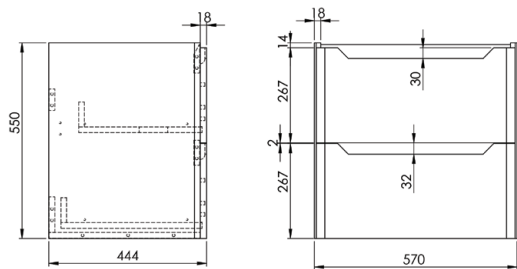

PRODUCT DATA SHEET

Ella 600 Wall Unit

Product Code: ELLA-600WALLUNIT-WHITE

SCUDO
BEAUTIFUL BATHROOMS

0330 124 7290

sales@scudo.co.uk - www.scudo.co.uk

Scudo is the trading name of Harrison Bathrooms Ltd. Whilst we endeavour to ensure that the product information is accurate we accept no liability for any information given. All images are for illustration purposes only. Product images and specification are subject to change. Measurement are in millimetres and are nominal.

Product Name	ELLA-600WALLUNIT-WHITE
Product Description	Ella 600 Wall Unit White
Product Transportation	
Barcode	5060766124872
Country of origin	TRK
Commodity code	9403609000
Product Measurements	
Product Weight (KG)	24.8
Product Width (mm)	570
Product Height (mm)	550
Product Depth (mm)	444
Product Length (mm)	0
Primary Packed Measurements	
Packaged Weight	26.1
Packed Length	480
Packed Width	610
Packed Height	0
Packaging Weights	
Card (kg)	1.2
Paper (kg)	0
Wood (kg)	0
Plastic (kg)	0.1
Compliance DOP	N/a

General Information	
Construction Material	Melamine
Installation type	Wall Mounted
Colour / Finish	White
Furniture Attributes	
Supplied Fully Assembled	Yes
Number Of Drawers	2
Number Of Doors	0
Soft Close Doors / Drawers	Yes
Moisture resistant	Yes
Internal Shelves	0
Door Opening Width (mm)	N/a
Draw Opening Distance (mm)	0
Recommended Concealed Cistern	0
False Draws	No
Number of False Draws	No
Can the door be swapped over to open the opposite way	N/a
Which side is the door hinge located	N/a
Compatible Furniture Part Code	Ella
Compatible Basin Part Code	DEEP600
Handles	
Handle Style	Recessed cut out
Handle Finish	N/a
Handle Material	N/a
Number of Handles	2