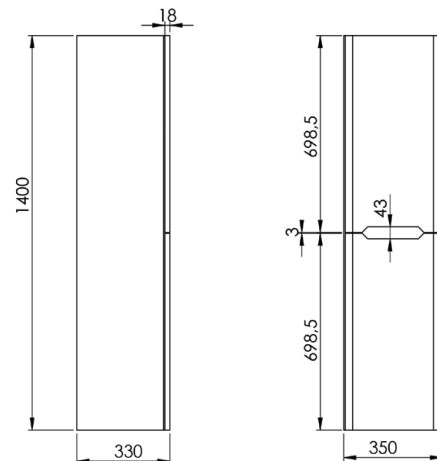

PRODUCT DATA SHEET

Ella Tall Cabinet

Product Code: ELLA-TALLBOY-ANTHRACITE

SCUDO
BEAUTIFUL BATHROOMS

0330 124 7290

sales@scudo.co.uk - www.scudo.co.uk

Scudo is the trading name of Harrison Bathrooms Ltd. Whilst we endeavour to ensure that the product information is accurate we accept no liability for any information given. All images are for illustration purposes only. Product images and specification are subject to change. Measurement are in millimetres and are nominal.

Product Name	ELLA-TALLBOY-ANTHRACITE
Product Description	Ella 1400 Tall Boy Anthracite
Product Transportation	
Barcode	5060766124964
Country of origin	TRK
Commodity code	9403609000
Product Measurements	
Product Weight (KG)	15
Product Width (mm)	350
Product Height (mm)	1400
Product Depth (mm)	330
Product Length (mm)	0
Primary Packed Measurements	
Packaged Weight	16.2
Packed Length	370
Packed Width	1420
Packed Height	0
Packaging Weights	
Card (kg)	1.1
Paper (kg)	0
Wood (kg)	0
Plastic (kg)	0.1
Compliance DOP	N/a

General Information	
Construction Material	Melamine
Installation type	Wall Mounted
Colour / Finish	Anthracite
Furniture Attributes	
Supplied Fully Assembled	Yes
Number Of Drawers	0
Number Of Doors	2
Soft Close Doors / Drawers	Yes
Moisture resistant	Yes
Internal Shelves	1
Door Opening Width (mm)	0
Draw Opening Distance (mm)	0
Recommended Concealed Cistern	0
False Draws	No
Number of False Draws	No
Can the door be swapped over to open the opposite way	0
Which side is the door hinge located	0
Compatible Furniture Part Code	Ella
Compatible Basin Part Code	N/a
Handles	
Handle Style	Recessed cut out
Handle Finish	N/a
Handle Material	N/a
Number of Handles	2