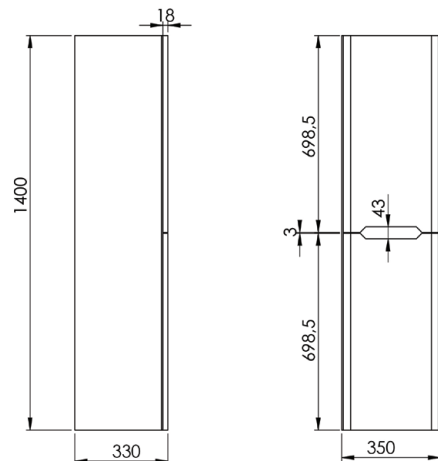

PRODUCT DATA SHEET

Ella Tall Cabinet

Product Code: ELLA-TALLBOY-BLUE

SCUDO
BEAUTIFUL BATHROOMS

0330 124 7290

sales@scudo.co.uk - www.scudo.co.uk

Scudo is the trading name of Harrison Bathrooms Ltd. Whilst we endeavour to ensure that the product information is accurate we accept no liability for any information given. All images are for illustration purposes only. Product images and specification are subject to change. Measurement are in millimetres and are nominal.

Product Name	ELLA-TALLBOY-BLUE
Product Description	Ella 1400 Tall Boy Blue
Product Transportation	
Barcode	5060766124971
Country of origin	TRK
Commodity code	9403609000
Product Measurements	
Product Weight (KG)	15
Product Width (mm)	350
Product Height (mm)	1400
Product Depth (mm)	330
Product Length (mm)	0
Primary Packed Measurements	
Packaged Weight	16.2
Packed Length	370
Packed Width	1420
Packed Height	0
Packaging Weights	
Card (kg)	1.05
Paper (kg)	0
Wood (kg)	0
Plastic (kg)	0.15
Compliance DOP	N/a

General Information	
Construction Material	Melamine
Installation type	Wall Mounted
Colour / Finish	Blue
Furniture Attributes	
Supplied Fully Assembled	Yes
Number Of Drawers	0
Number Of Doors	2
Soft Close Doors / Drawers	Yes
Moisture resistant	Yes
Internal Shelves	1
Door Opening Width (mm)	0
Draw Opening Distance (mm)	0
Recommended Concealed Cistern	0
False Draws	No
Number of False Draws	No
Can the door be swapped over to open the opposite way	0
Which side is the door hinge located	0
Compatible Furniture Part Code	Ella
Compatible Basin Part Code	N/a
Handles	
Handle Style	Recessed cut out
Handle Finish	N/a
Handle Material	N/a
Number of Handles	2