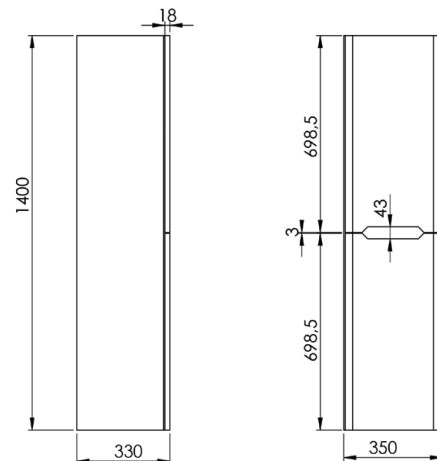

PRODUCT DATA SHEET

Ella Tall Cabinet

Product Code: ELLA-TALLBOY-WHITE

SCUDO
BEAUTIFUL BATHROOMS

0330 124 7290

sales@scudo.co.uk - www.scudo.co.uk

Scudo is the trading name of Harrison Bathrooms Ltd. Whilst we endeavour to ensure that the product information is accurate we accept no liability for any information given. All images are for illustration purposes only. Product images and specification are subject to change. Measurements are in millimetres and are nominal.

Product Name	ELLA-TALLBOY-WHITE
Product Description	Ella 1400 Tall Boy White
Product Transportation	
Barcode	5060766124995
Country of origin	TRK
Commodity code	9403609000
Product Measurements	
Product Weight (KG)	15
Product Width (mm)	350
Product Height (mm)	1400
Product Depth (mm)	330
Product Length (mm)	0
Primary Packed Measurements	
Packaged Weight	16.2
Packed Length	370
Packed Width	1420
Packed Height	0
Packaging Weights	
Card (kg)	1.05
Paper (kg)	0
Wood (kg)	0
Plastic (kg)	0.15
Compliance DOP	N/a

General Information	
Construction Material	Melamine
Installation type	Wall Mounted
Colour / Finish	White
Furniture Attributes	
Supplied Fully Assembled	Yes
Number Of Drawers	0
Number Of Doors	2
Soft Close Doors / Drawers	Yes
Moisture resistant	Yes
Internal Shelves	1
Door Opening Width (mm)	0
Draw Opening Distance (mm)	0
Recommended Concealed Cistern	0
False Draws	No
Number of False Draws	No
Can the door be swapped over to open the opposite way	0
Which side is the door hinge located	0
Compatible Furniture Part Code	Ella
Compatible Basin Part Code	N/a
Handles	
Handle Style	Recessed cut out
Handle Finish	N/a
Handle Material	N/a
Number of Handles	2